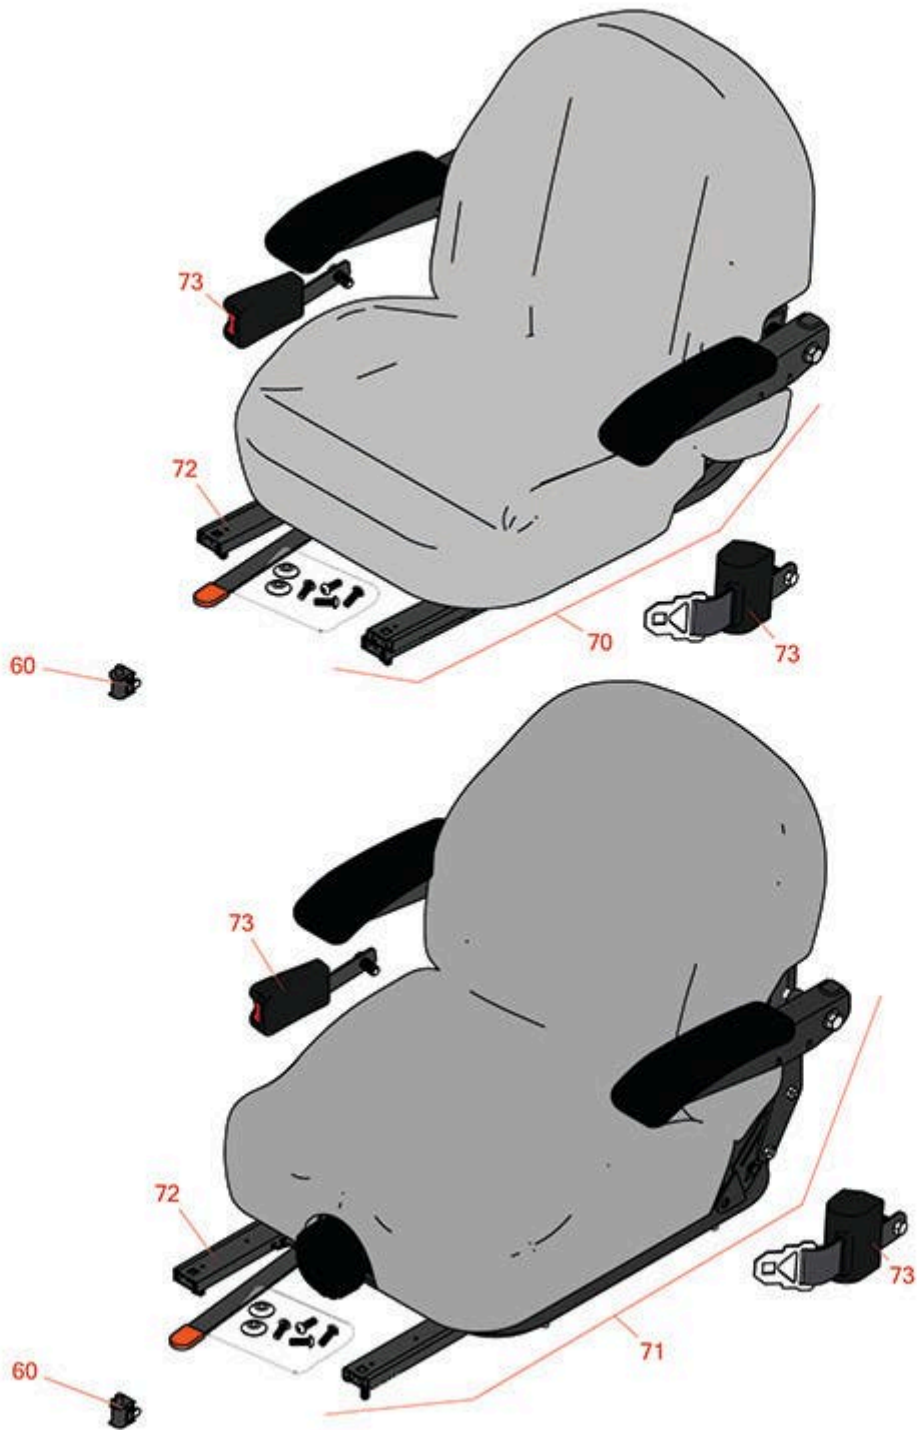

Replaces Exmark Lazer Z X-Series Parts

Zero Turn Mower with 60in Deck - Models LZX801CKA60600, LZX801CKA606C1, LZX801GKA60600, LZX801GKA606C1, LZX921GKA60600, LZX940EKC60600, LZX940EKC606T0, LZX940EKC606W0
Seat

| Item No | R&R Part No. | OEM Part No. | Description | Qty Req | Order Quantity |
|--|------------------|------------------------------------|--|---------|----------------|
| 60 | R150229 | 82-2190 | Switch - Operator Presence | 1 | |
| 70 | R750205 | 126-1366, 126-5801, 126-8290 | Seat - Light Grey Deluxe w/Arms & Track Set | 1 | |
| 71 | R750210 | 116-8912 | Seat - Light Grey Deluxe w/Arms w/Suspension | 1 | |
| <i>Tech Note: INCL SUSPENSION & TRACK SET:</i> | | | | | |
| 72 | R109-9801 | 109-9801 | Seat Track Set | 1 | |
| 73 | R109-9805 | 109-9805 | Seat Belt Kit | 1 | |