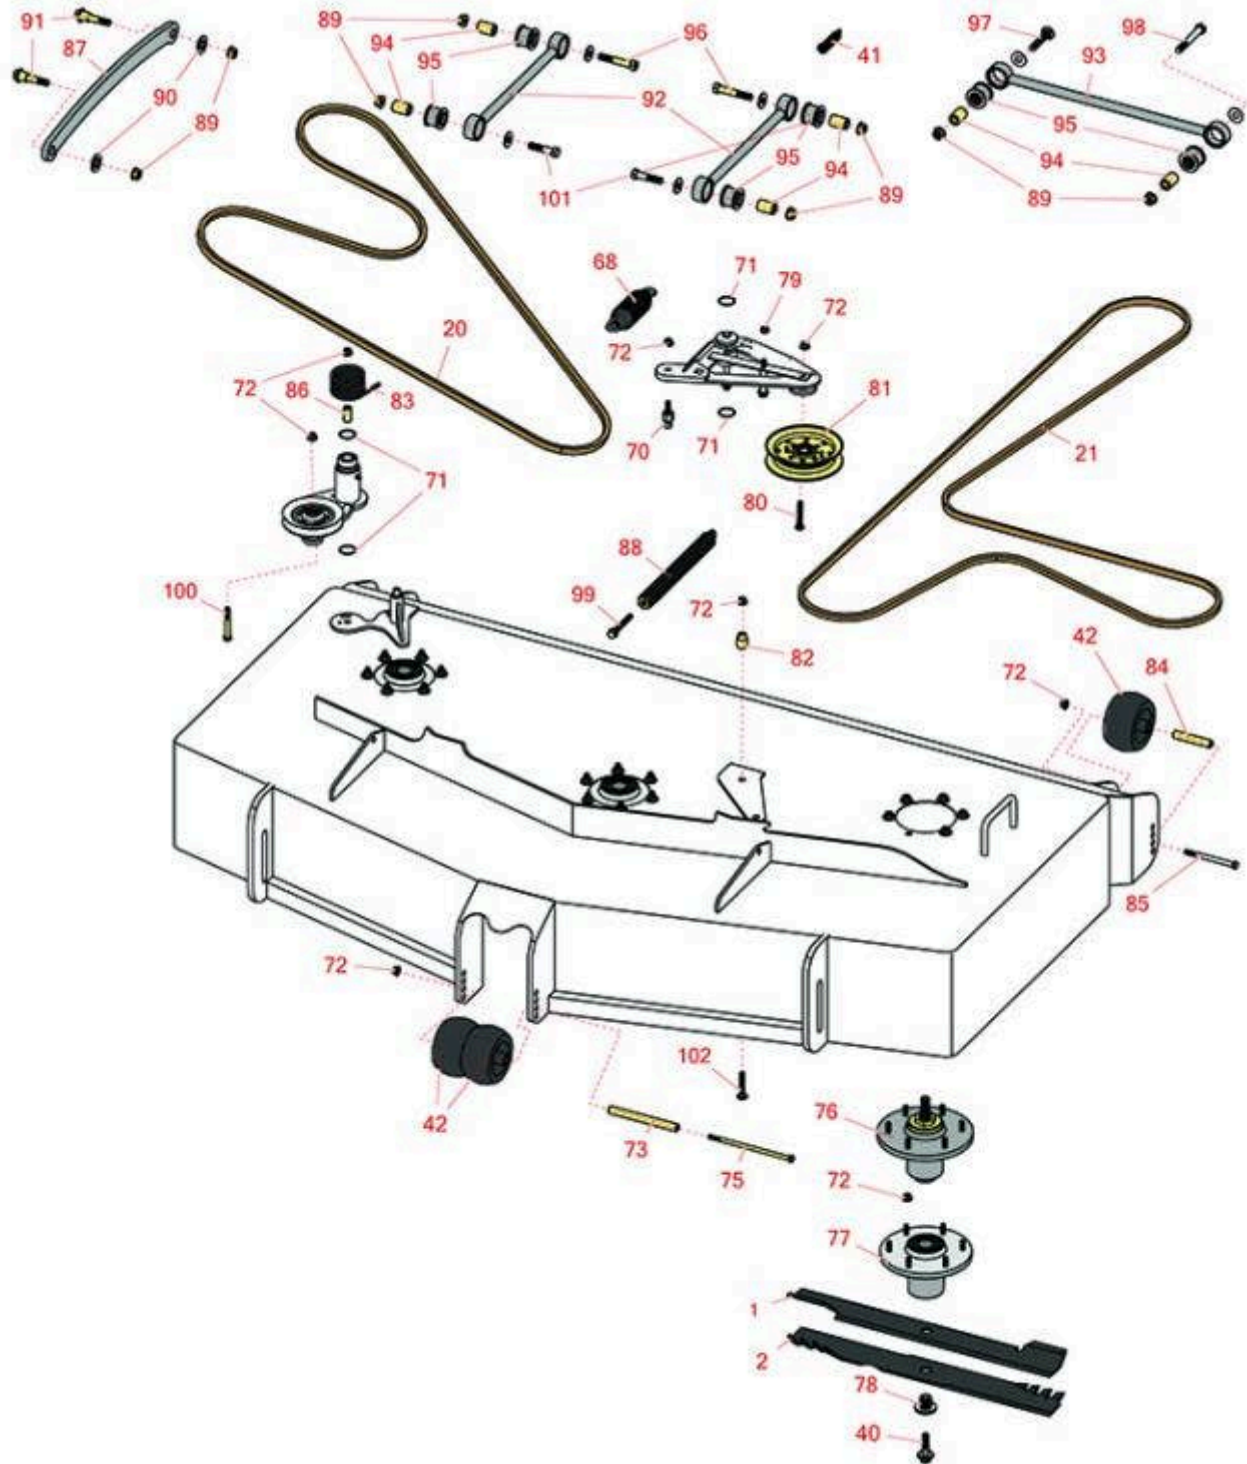

Replaces Exmark Lazer Z X-Series Parts

Zero Turn Mower with 72in Deck - Models LZX940EKC72RT0

& LZX940EKC72RW0

72in Deck

All original equipment manufacturers names and part numbers are used for identification purposes only, and we are in no way implying that our products are original equipment parts. Prices subject to change without notice.

Replaces Exmark Lazer Z X-Series Parts

Zero Turn Mower with 72in Deck - Models LZX940EKC72RT0
& LZX940EKC72RW0
72in Deck

Item No	R&R Part No.	OEM Part No.	Description	Qty Req	Order Quantity
Blades					
1	R103-6404	103-6404	Mower Blade - 24-3/8 Notched	2	
2	RRB4110-2401	116-5171, 116-5171-S	Mower Blade - Mulcher 24.5 x 3in x 15/16 Mt Hole	2	
Belts					
20	R116-8501	116-8501	Belt - V	1	
21	R109-8070	109-8070	Belt- V	1	
Other parts Available					
40	R109-9220	109-9220	Bolt - Sems 1/2-20	3	
41	R109-7124	109-7124	Spring - Extension	1	
42	R68-2730	1-603299	Wheel - Anti Scalp	4	
68	R116-6317	116-0133, 116-6317	Spring - Extension	1	
70	R126-0423	126-0423	Pin - Spring - Anchor	1	
71	R106-7159	106-7159	O-Ring	4	
72	R104-8301	104-8301, 109-6658	Locknut - 3/8-16 Nylon Flanged	31	
73	R98-5967	98-5967	Spacer-Wheel	1	
75	R108-5388	108-5388	Bolt - Hx HD 3/8-16 x 7 1/2	1	
76	R109-6917	109-6917	Spindle Housing Assy Complete with Spindle	3	
77	R103-9539	103-9539	Spindle Housing Assy with Bearings	3	
78	R103-3037	103-3037	Splined Bushing	3	
79	R104-8300	104-8300	Locknut - 5/16-18 Flanged Y/Zinc	1	