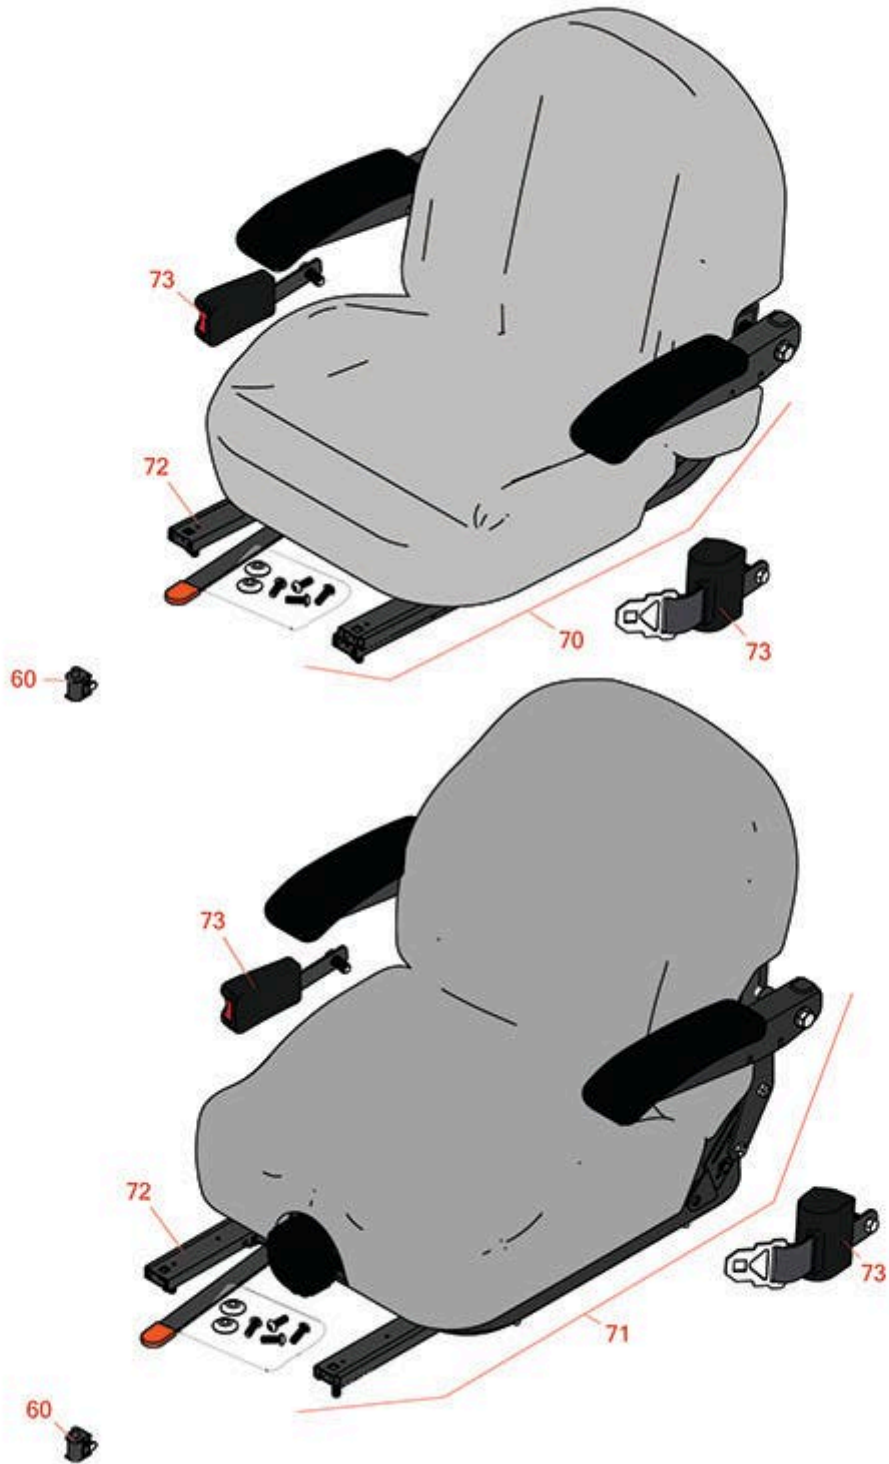

Replaces Exmark Lazer Z X-Series Parts

Zero Turn Mower with 72in Deck - Models LZX940EKC72RT0
& LZX940EKC72RW0
Seat

All original equipment manufacturers names and part numbers are used for identification purposes only, and we are in no way implying that our products are original equipment parts. Prices subject to change without notice.

Replaces Exmark Lazer Z X-Series Parts

Zero Turn Mower with 72in Deck - Models LZX940EKC72RT0

& LZX940EKC72RW0

Seat

Item No	R&R Part No.	OEM Part No.	Description	Qty Req	Order Quantity
60	R150229	82-2190	Switch - Operator Presence	1	
70	R750205	126-1366, 126-5801, 126-8290	Seat - Light Grey Deluxe w/Arms & Track Set	1	
71	R750210	116-8912	Seat - Light Grey Deluxe w/Arms w/Suspension	1	
<i>Tech Note: INCL SUSPENSION & TRACK SET:</i>					
72	R109-9801	109-9801	Seat Track Set	1	
73	R109-9805	109-9805	Seat Belt Kit	1	