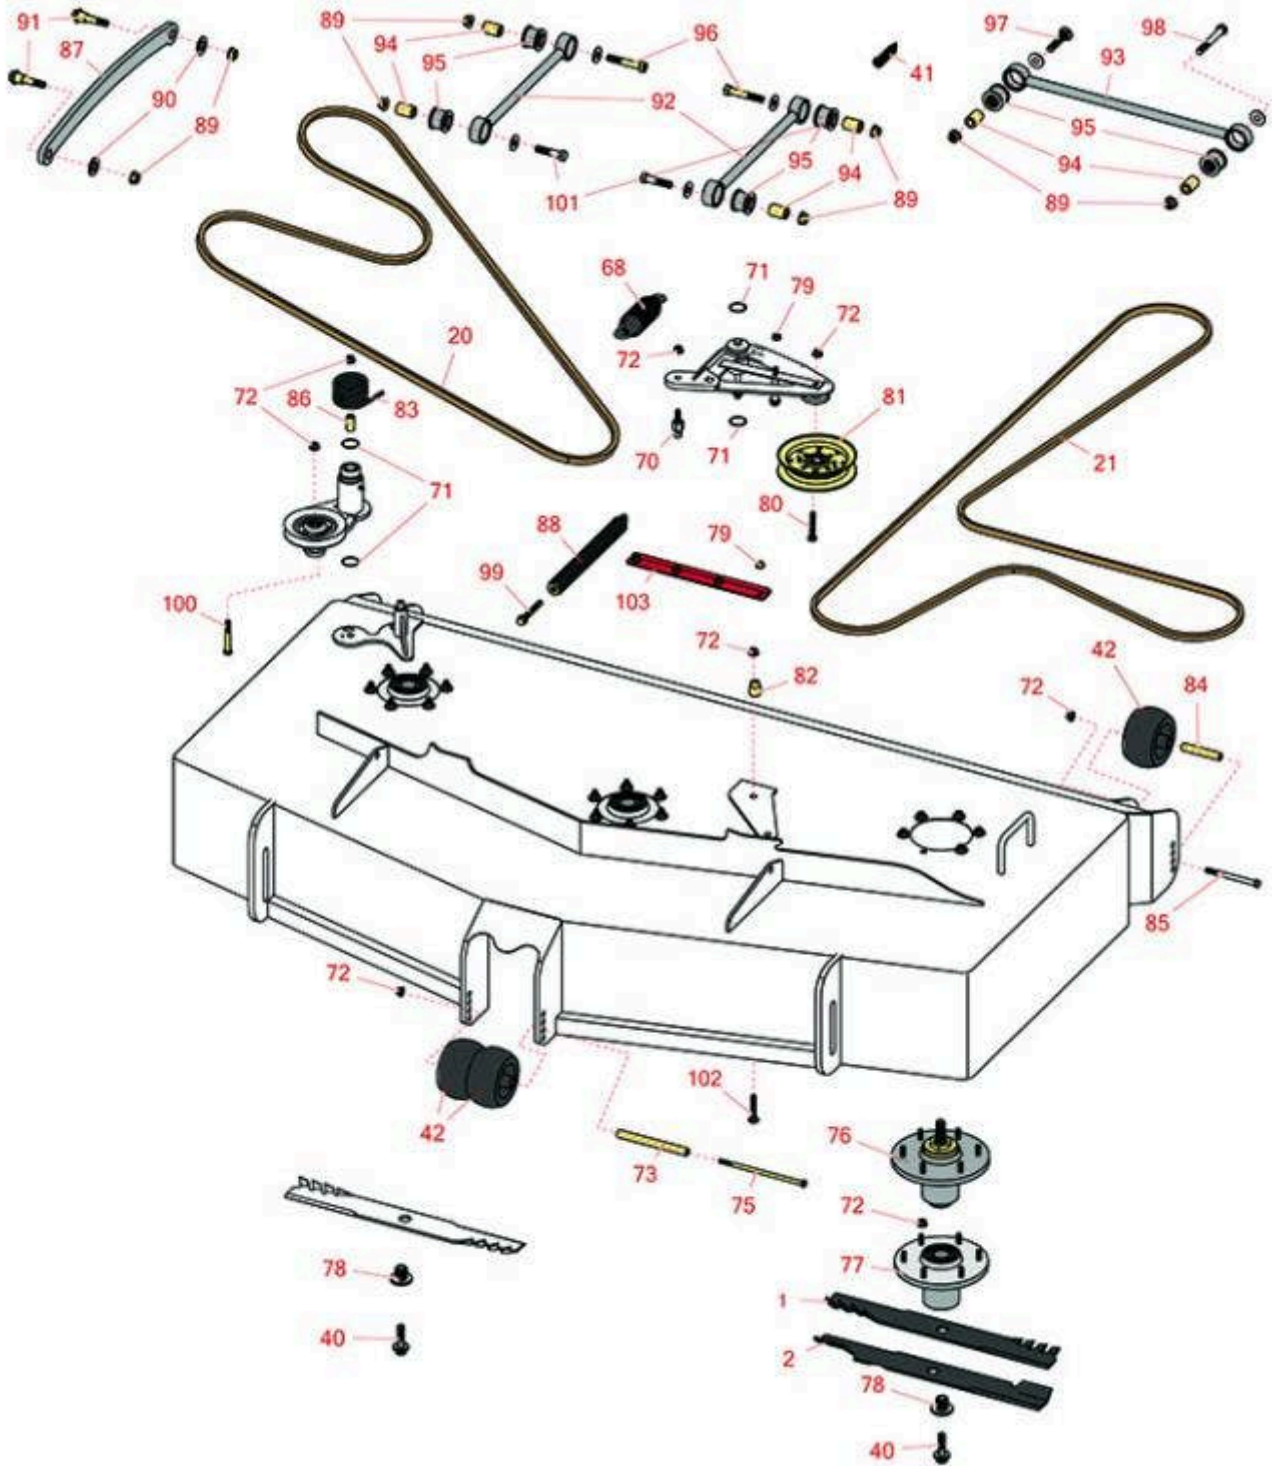

Replaces Exmark Lazer Z X-Series Parts

Zero Turn Mower with 60in Deck - Models LZX940EKC60RT0

& LZX940EKC60RW0

60in Deck

All original equipment manufacturers names and part numbers are used for identification purposes only, and we are in no way implying that our products are original equipment parts. Prices subject to change without notice.

Replaces Exmark Lazer Z X-Series Parts

Zero Turn Mower with 60in Deck - Models LZX940EKC60RT0
& LZX940EKC60RW0
60in Deck

Item No	R&R Part No.	OEM Part No.	Description	Qty Req	Order Quantity
Blades					
1	RRB4065-2001	116-5174, 116-5174-S	Mower Blade - Mulcher 20.5 x 2.5in x 15/16 Mt Hole	2	
2	RRB3065-2001	103-6403, 103-6403-S	Mower Blade - High-Lift 20.5 x 2.5in x 15/16 Mt Hole	2	
Belts					
20	R116-8187	116-8187	Belt - V - Deck	1	
21	R125-9371	125-9371	Belt - V - Deck	1	
Other parts Available					
40	R109-9220	109-9220	Bolt - Sems 1/2-20	3	
41	R109-7124	109-7124	Spring - Extension	1	
42	R68-2730	1-603299	Wheel - Anti Scalp	4	
68	R116-6317	116-0133, 116-6317	Spring - Extension	1	
70	R126-0423	126-0423	Pin - Spring - Anchor	1	
71	R106-7159	106-7159	O-Ring	4	
72	R104-8301	104-8301, 109-6658	Locknut - 3/8-16 Nylon Flanged	31	
73	R98-5967	98-5967	Spacer-Wheel	1	
75	R108-5388	108-5388	Bolt - Hx HD 3/8-16 x 7 1/2	1	
76	R109-6917	109-6917	Spindle Housing Assy Complete with Spindle	3	
77	R103-9539	103-9539	Spindle Housing Assy with Bearings	3	
78	R103-3037	103-3037	Splined Bushing	3	