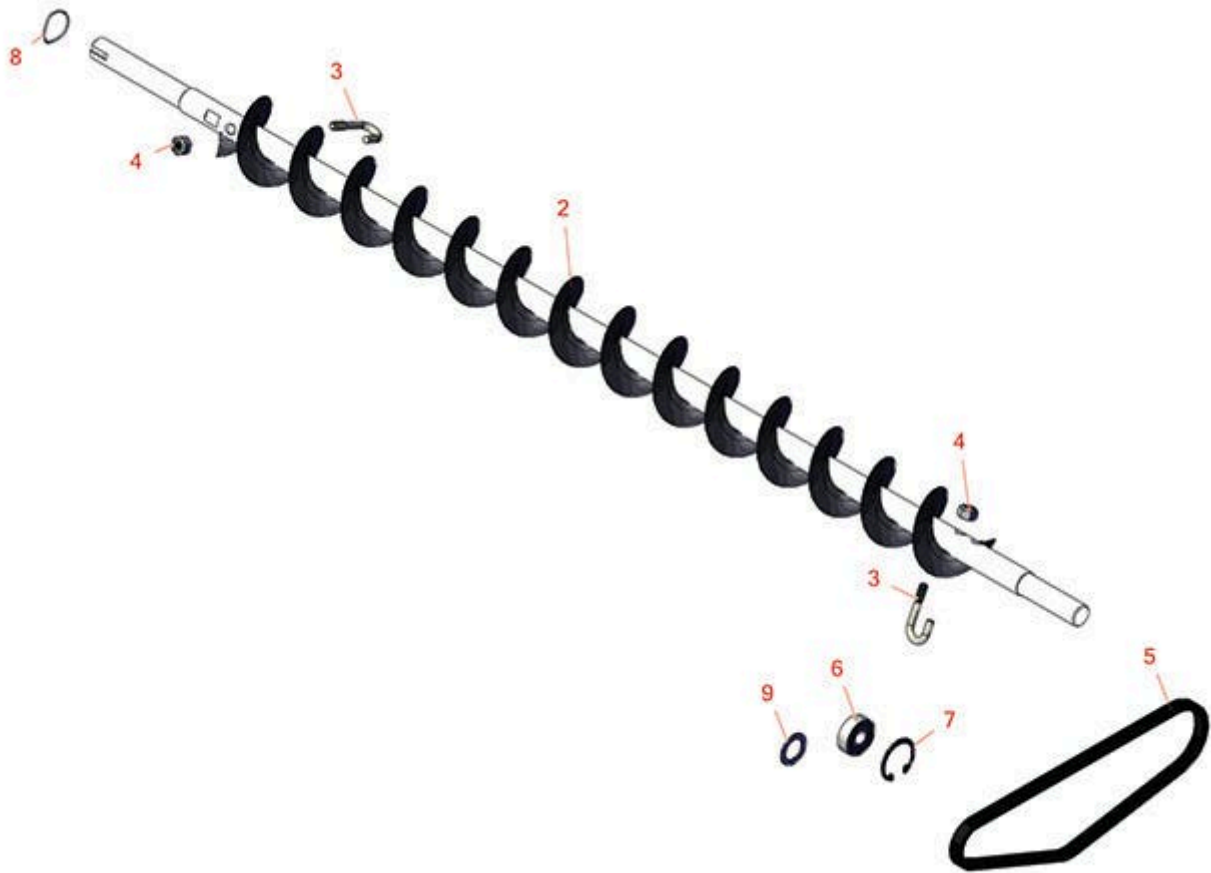

Replaces Toro Greensmaster 3050 Parts

Dethatcher Unit - Model 04479

Rear Roller Brush

All original equipment manufacturers names and part numbers are used for identification purposes only, and we are in no way implying that our products are original equipment parts. Prices subject to change without notice.

Replaces Toro Greensmaster 3050 Parts

Dethatcher Unit - Model 04479

Rear Roller Brush

Item No	R&R Part No.	OEM Part No.	Description	Qty Req	Order Quantity
2	R105-6792	104-1829, 105-6792	Brush - Rear Roller	1	
3	R104-1830	104-1830	Bolt - J	2	
4	R3296-2	32127-10, 3296-2, 9157404	Nut - #10 Lock	2	
5	R105-5720	105-5720	Belt - Poly V	1	
6	R251-259	251-259, 251-307	Bearing - Ball	1	
7	R104-4727	104-4727	Ring - Retaining	1	
8	R115-7143	115-7143	Spring - Wave	1	
9	R112-6957	112-6957	Washer - Hardened	2	