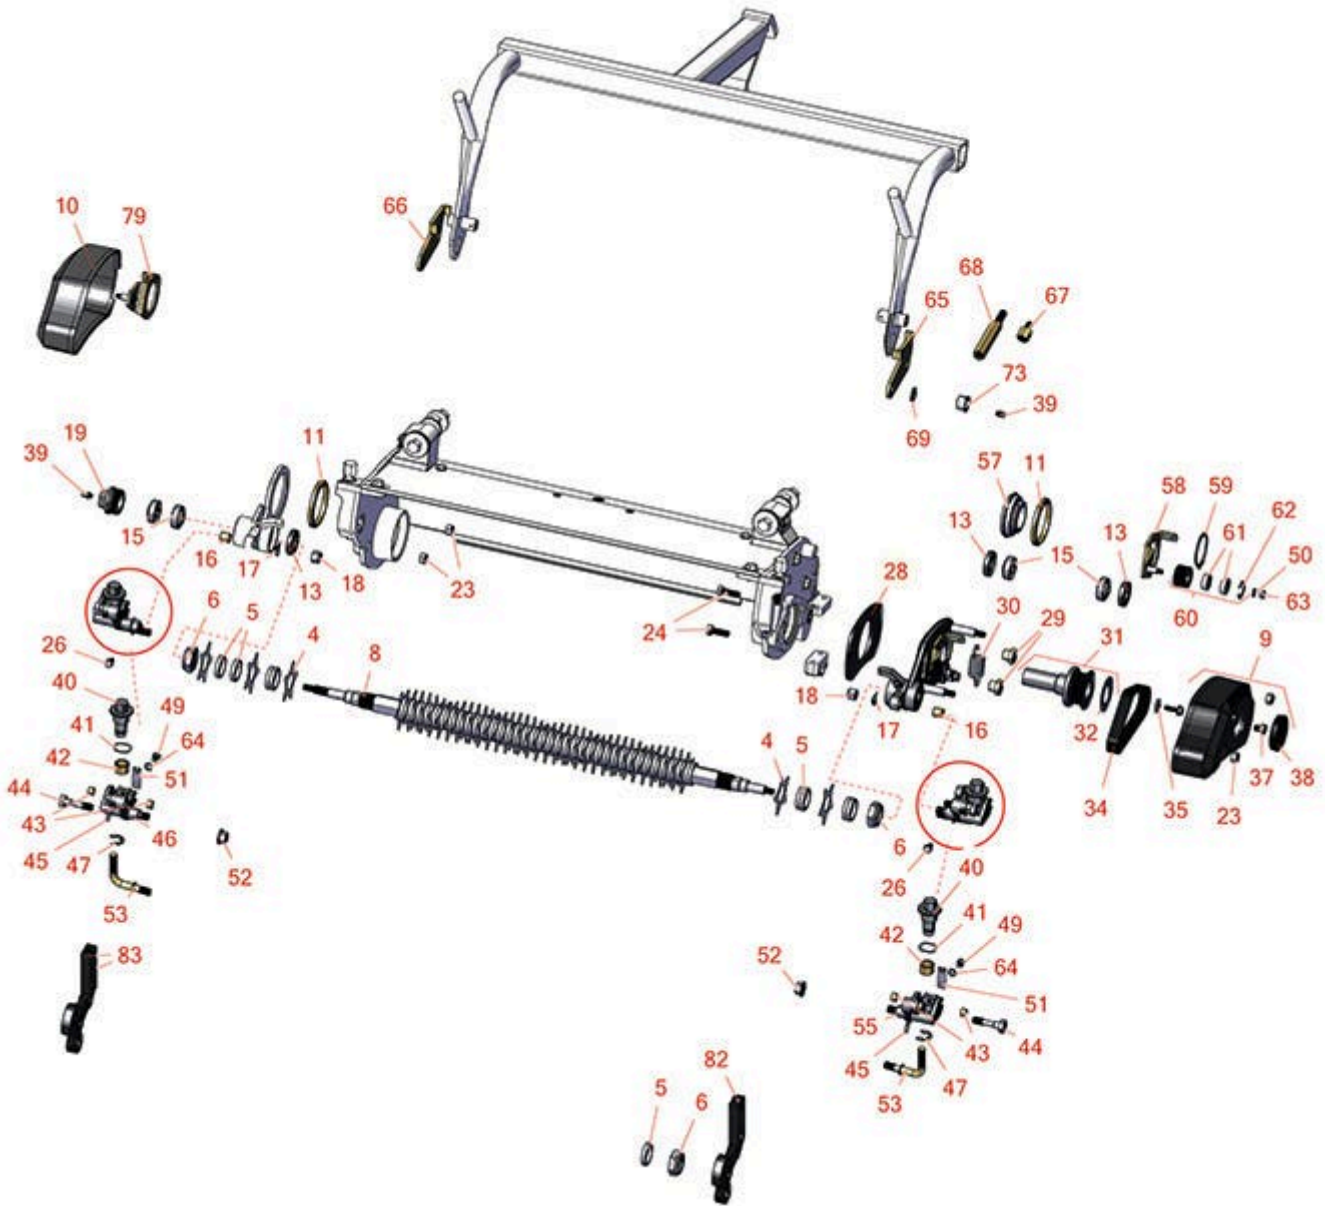

Replaces Toro Greensmaster 3050 Parts

DPA Cutting Unit - Models 04610, 04611 & 04616

Groomer - Model 04631

All original equipment manufacturers names and part numbers are used for identification purposes only, and we are in no way implying that our products are original equipment parts. Prices subject to change without notice.

Replaces Toro Greensmaster 3050 Parts

DPA Cutting Unit - Models 04610, 04611 & 04616
Groomer - Model 04631

Item No	R&R Part No.	OEM Part No.	Description	Qty Req	Order Quantity
Blades					
4	R95-5719	95-5719	Blade - Groomer	41	
Other Parts Available					
5	R70-1350	70-1350	Spacer - 1/4 Fits Groomer Shaft	86	
6	R32127-46	32127-46, 3296-60	Locknut	2	
8	R112-9458	106-8508, 112-9458	Shaft Assy w/Pulley - Groomer	1	
9	R106-8542	106-8542	LH Drive Cover Assy	1	
10	R106-8541	106-8541	RH Drive Cover Assy	1	
11	R106-8527	106-8527	Bushing	2	
13	R106-8530	106-8530	Seal - Oil	3	
15	R107-8105	106-8520, 107-8105	Bearing-Ball - Extended	4	
16	R256-2	256-2	Bushing - Idler Pulley	2	
17	R3290-301	3290-301	Washer - Spring Wave	2	
18	R3296-5	3296-5	Locknut - 3/8-24 Jam Nylon	2	
19	R106-8529	106-8529	Plug-Cap	1	
23	R33024-00	33024-00	Locknut - 8mm x 1.25	2	
24	R57-6380	33114-025, 48-9460, 60-4540	Bolt - Hex HD M8-1.25 x 25	2	
26	R48-7610	33113-012, 48-7610	Bolt - Hex HD Nyloc M6 x 12	2	
28	R106-8463	106-8463	Shim-Groomer	1	