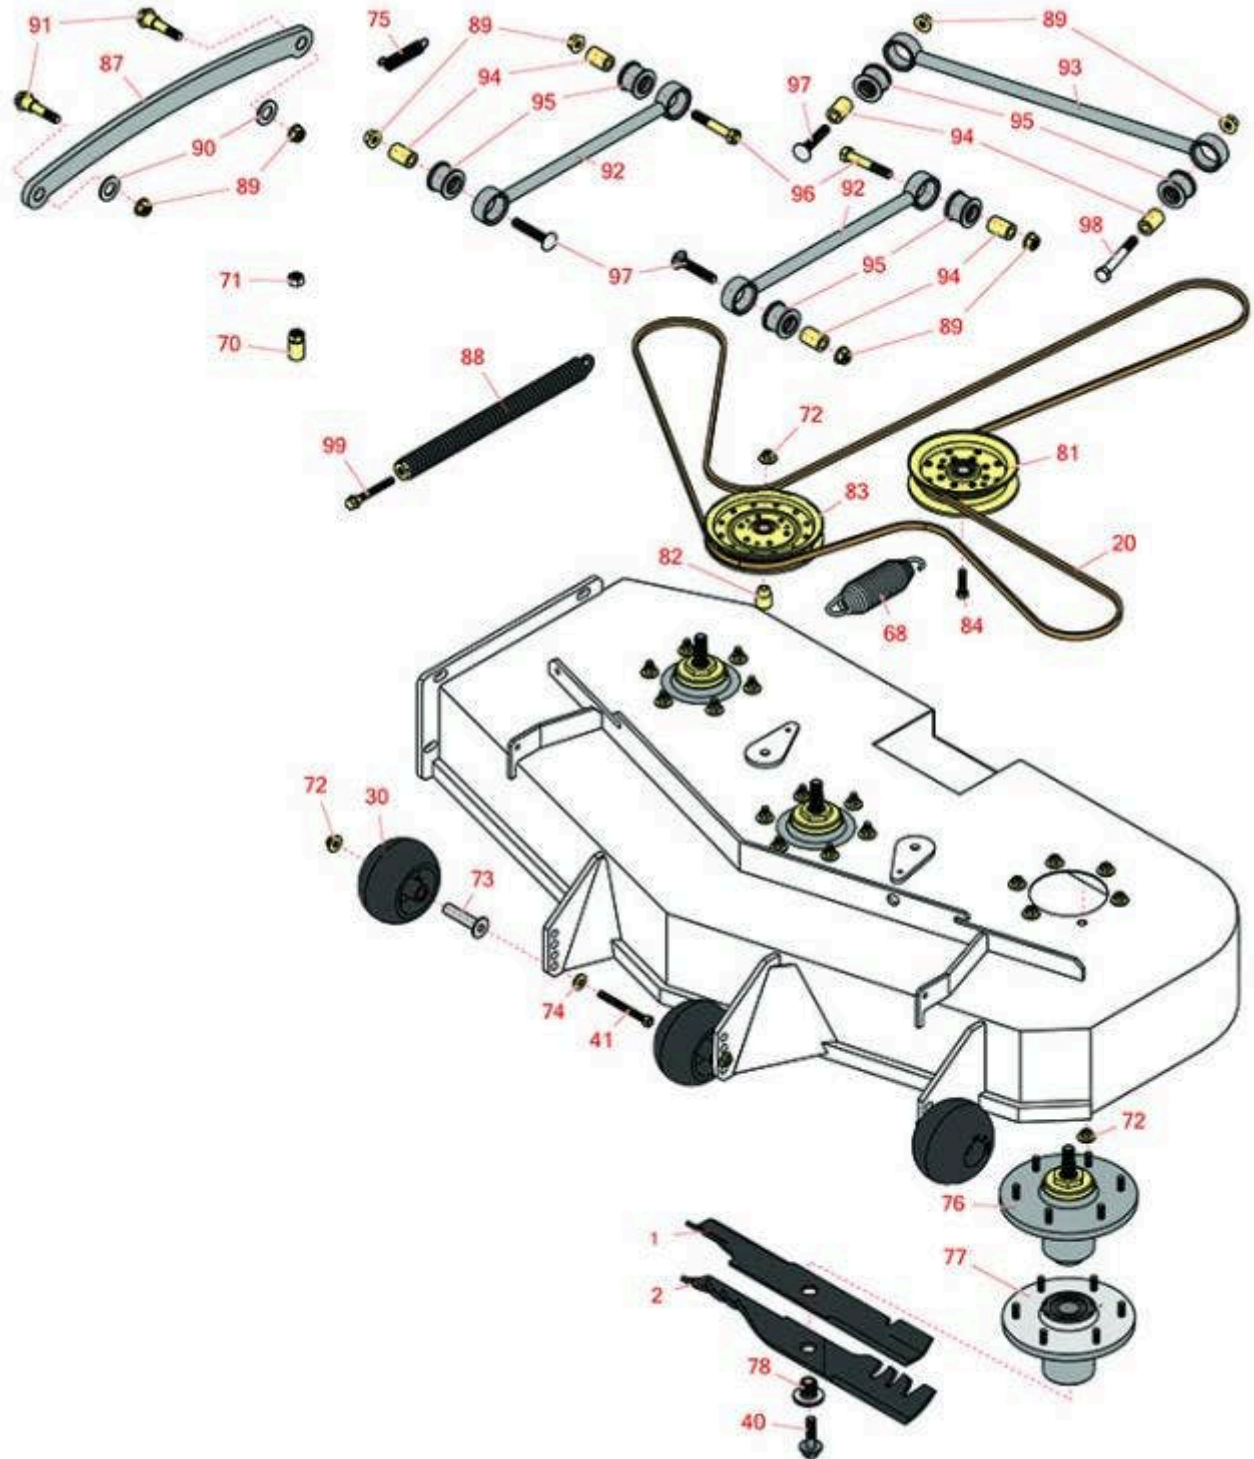

# Replaces Exmark Lazer Z X-Series Parts

Zero Turn Mower with 52in Deck - Models LZX740EKC526T0,

LZX740EKC526W0

Deck Parts

All original equipment manufacturers names and part numbers are used for identification purposes only, and we are in no way implying that our products are original equipment parts. Prices subject to change without notice.

# Replaces Exmark Lazer Z X-Series Parts

Zero Turn Mower with 52in Deck - Models LZX740EKC526T0,  
LZX740EKC526W0  
Deck Parts

Item No	R&R Part No.	OEM Part No.	Description	Qty Req	Order Quantity
<b>Blades</b>					
1	<b>RRB3065-1803</b>	103-6402, 103-6402-S, 106-6402	Mower Blade - High-Lift 18 x 2.5in x 15/16 Mt Hole	3	
2	<b>R116-5175</b>	116-5175	Mower Blade - 18 in Mulching	3	
2	<b>RRB4065-1803</b>	116-5175, 116-5175-S	Mower Blade - Mulcher 18 x 2.5in x 15/16 Mt Hole	3	
<b>Belts</b>					
20	<b>R135-5776-SL</b>	109-4994, 135-5776	Belt - V - Deck	1	
<b>Tires</b>					
30	<b>R103-8415</b>	103-8415	Roller - Anti Scalp	3	
<b>Other parts Available</b>					
40	<b>R109-9220</b>	109-9220	Bolt - Sems 1/2-20	3	
41	<b>R116-9362</b>	116-9362	Bolt - Hex HD 3/8-16 x 3 3/4 GR8 YZ	3	
68	<b>R116-6317</b>	116-0133, 116-6317	Spring - Extension	1	
70	<b>R109-7840</b>	109-7840	Adjuster - Lift - Deck	4	
71	<b>R443818</b>	3218-5	Nut - 1/2-13 Hex Jam Zinc	4	
72	<b>R104-8301</b>	104-8301, 109-6658	Locknut - 3/8-16 Nylon Flanged	31	
73	<b>R116-8131</b>	116-8131	Axle - Roller	3	
74	<b>R98-5975</b>	98-5975	Washer - Belleville	3	
75	<b>R109-7124</b>	109-7124	Spring - Extension	1	