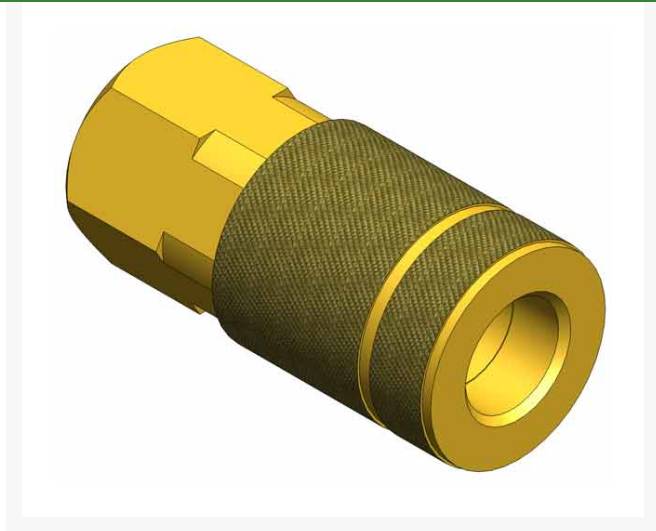

Coupler - Brass 1/4 Nptf w/Steel Va

R5020

Details

NPT pipe thread.

Specifications

Manufacturer

R&R Products

Baber Turf Equipment Co.