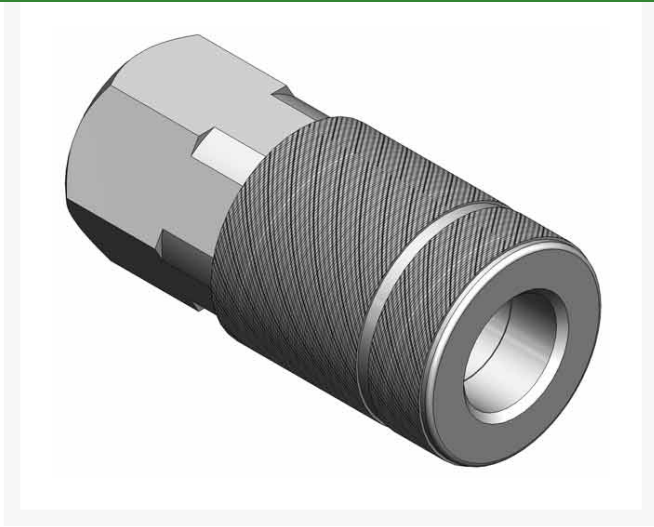

## Coupler - 1/4 Nptf R5021

### Details

NPT pipe thread.