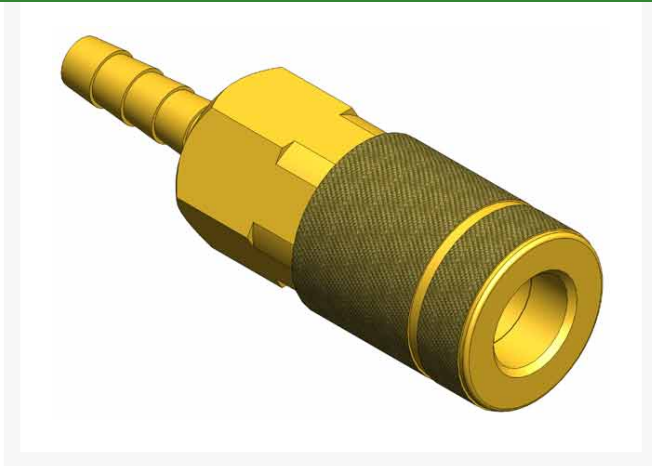

Coupler - Brass 1/4 1/4 Barb Sv

R5030

Details

NPT pipe thread.

Specifications

Manufacturer

R&R Products

Baber Turf Equipment Co.