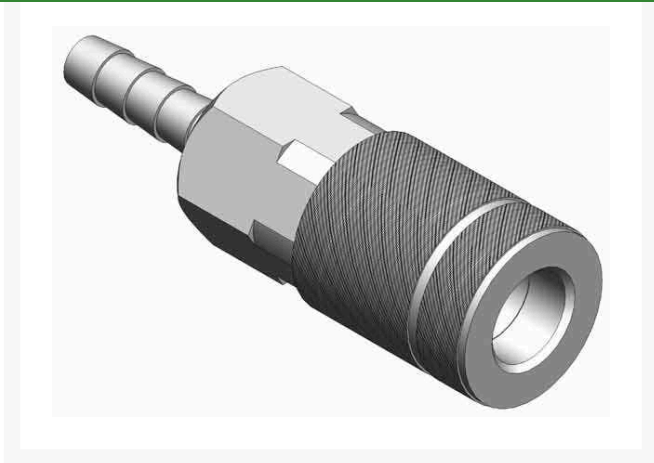

## Coupler - 1/4 Hose Barb

R5031

### Details

NPT pipe thread.