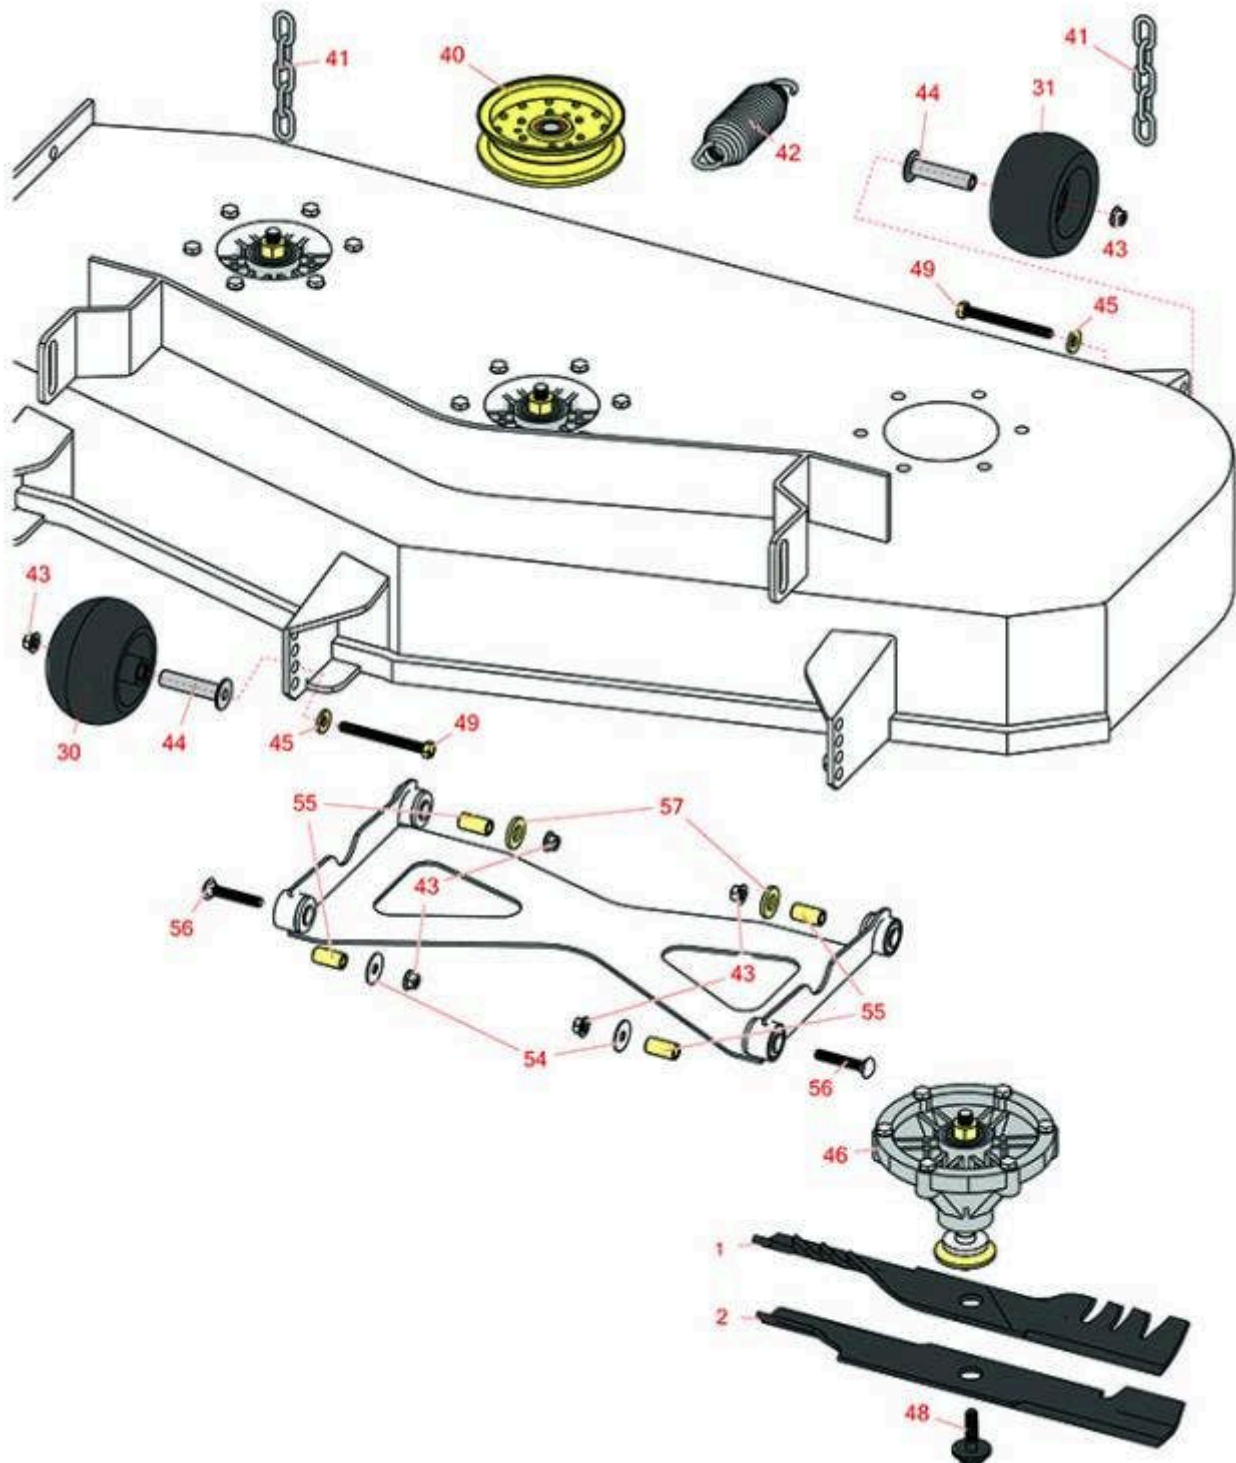

Replaces Exmark Radius S-Series Parts

52in Rotary Mower
52in Deck Parts

All original equipment manufacturers names and part numbers are used for identification purposes only, and we are in no way implying that our products are original equipment parts. Prices subject to change without notice.

Replaces Exmark Radius S-Series Parts

52in Rotary Mower

52in Deck Parts

Item No	R&R Part No.	OEM Part No.	Description	Qty Req	Order Quantity
Rotary Blades					
1	R116-5175	116-5175	Mower Blade - 18 in Mulching	3	
1	RRB4065-1803	116-5175, 116-5175-S	Mower Blade - Mulcher 18 x 2.5in x 15/16 Mt Hole	3	
2	RRB3065-1803	103-6402, 103-6402-S, 106-6402	Mower Blade - High-Lift 18 x 2.5in x 15/16 Mt Hole	0	
Tires					
30	R103-8415	103-8415	Roller - Anti Scalp	3	
31	R68-2730	1-603299	Wheel - Anti Scalp	2	
Other Parts Available					
40	R116-4669	116-4669	Idler Pulley - Flat	1	
40	R126-9196	126-9196	Idler Pulley - Flat	1	
41	R1-633447	1-633447	Chain - Deck Lift	4	
42	R116-6317	116-0133, 116-6317	Spring - Extension	1	
43	R104-8301	104-8301, 109-6658	Locknut - 3/8-16 Nylon Flanged	16	
44	R116-8131	116-8131	Axle - Roller	5	
45	R98-5975	98-5975	Washer - Belleville	5	
46	R126-4630	126-4630	Spindle Housing Assy	3	
48	R116-0005	116-0005	Bolt- Blade, - Sems 7/16-20	3	
49	R116-9362	116-9362	Bolt - Hex HD 3/8-16 x 3 3/4 GR8 YZ	5	
54	R2844	2844	Washer	2	

Replaces Exmark Radius S-Series Parts

52in Rotary Mower

52in Deck Parts

Item No	R&R Part No.	OEM Part No.	Description	Qty Req	Order Quantity
55	R108-6544	108-6544	Spacer	4	
56	R3231-7	3231-7	Bolt - Carriage 3/8-16 x 2-1/4	4	
57	R1-373034	1-373034	Washer - 7/16 HD	2	