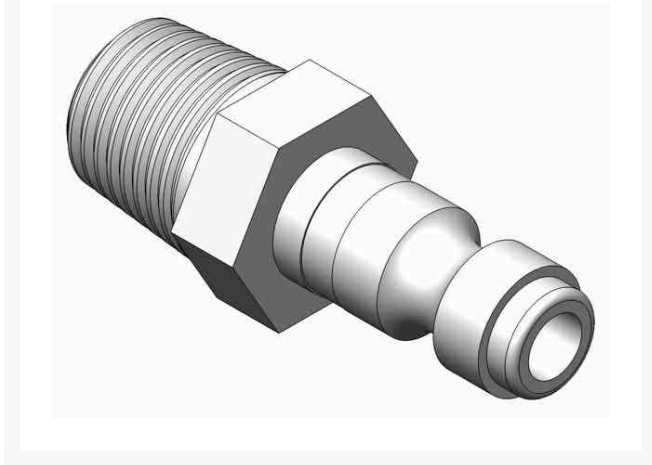

Plug - Steel Coupler 1/4 Nptm

R5050

Details

NPT pipe thread.

Specifications

Manufacturer

R&R Products

Baber Turf Equipment Co.