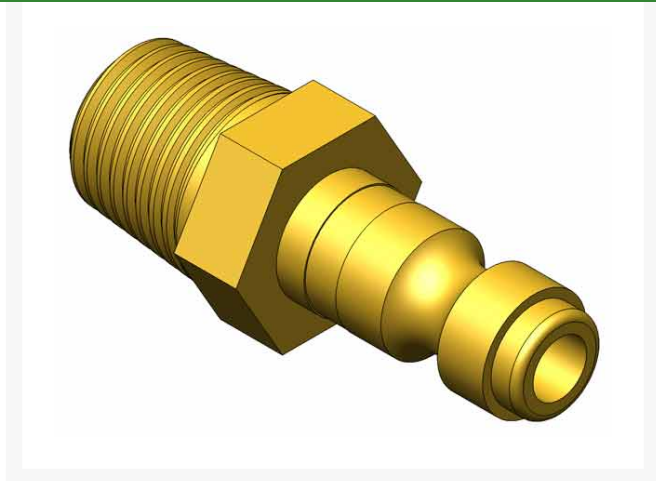

Plug - Brass Coupler 1/4 Nptm

R5051

Details

NPT pipe thread.

Specifications

Manufacturer

R&R Products

Baber Turf Equipment Co.