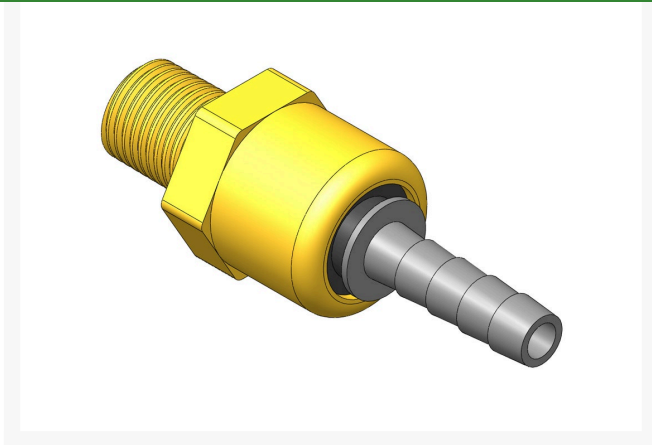

Swivel - Ball 1/4 x 1/4 R5110

Details

Solid brass hose barb fittings for use in connecting all components of an air line system. Select fitting to match hose inside diameter. NPT pipe thread.

- Solid brass for dependable, long life
- Choose fittings to match hose ID
- NPT pipe thread