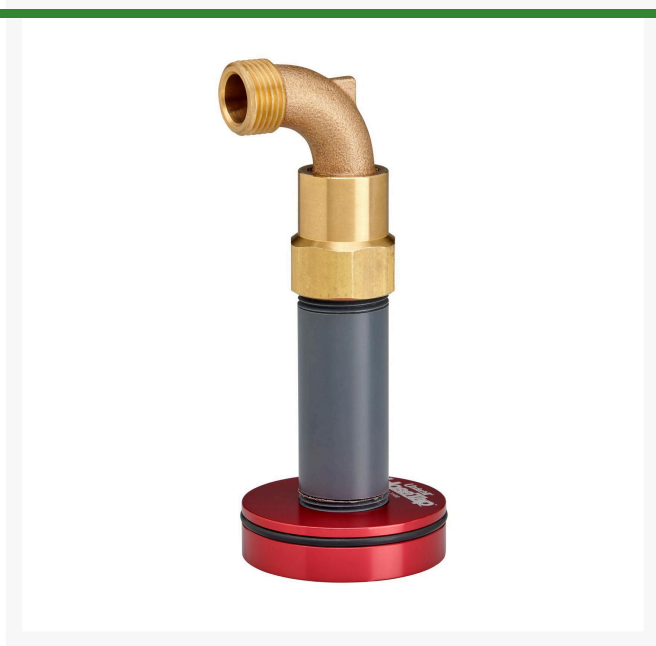

# Underhill Hosetap HN-T100 Adapter with HS-100 Swivel

RGHN-T100-75

## Details

This Hose Tap provides a hose connection anywhere you have a Toro 1in electric, valve-in-head sprinkler, giving a fast connection when quick couplers or hose bibs are not available. Includes an aircraft aluminum body (that won't break or wear out like plastic), anodized with sprinkler manufacturer color, O-ring, riser, and 3/4in swivel. Adapter not included.

- Hose Tap with 3/4in swivel - fits Toro 1in inlet golf sprinklers
- Made of long-lasting anodized aircraft aluminum
- Color coded for easy identification
- Includes 1in Hose Tap , O-ring, riser, 3/4in brass swivel
- Adapter not included