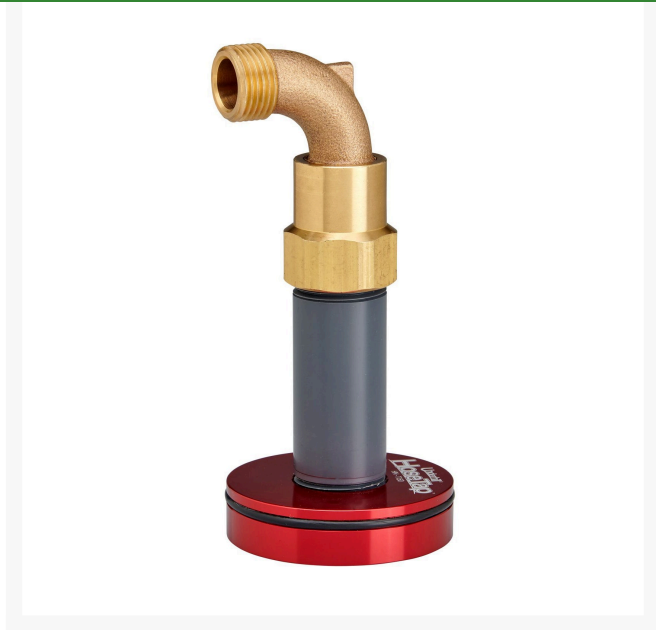

Underhill Hosetap HN-T150 Adapter with HS-100 Swivel

RGHN-T150-75

Details

This Hose Tap provides a hose connection anywhere you have a Toro 1-1/2in electric, valve-in-head sprinkler, giving a fast connection when quick couplers or hose bibs are not available. Includes an aircraft aluminum body (that won't break or wear out like plastic), anodized with sprinkler manufacturer color, O-ring, riser, and 3/4in swivel. Adapter not included.

- Converts 1-1/2in Toro valve-in-head sprinkler to Hose Tap
- Made of long-lasting anodized aircraft aluminum
- Color coded for easy identification
- Hose Tap includes O-ring, riser, and 3/4in swivel.
- Adapter not included