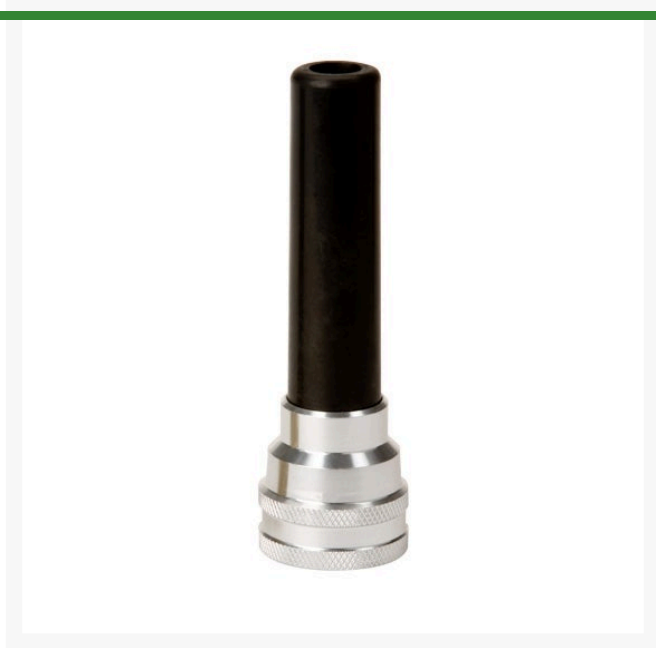

Kink It Radiator Filler

R5276

Details

Lightweight and easy to operate. Press side of rubber tube to open valve. Garden hose inlet thread.

- Lightweight
- Easy to operate
- Open valve by pressing side of rubber tube
- Garden hose thread