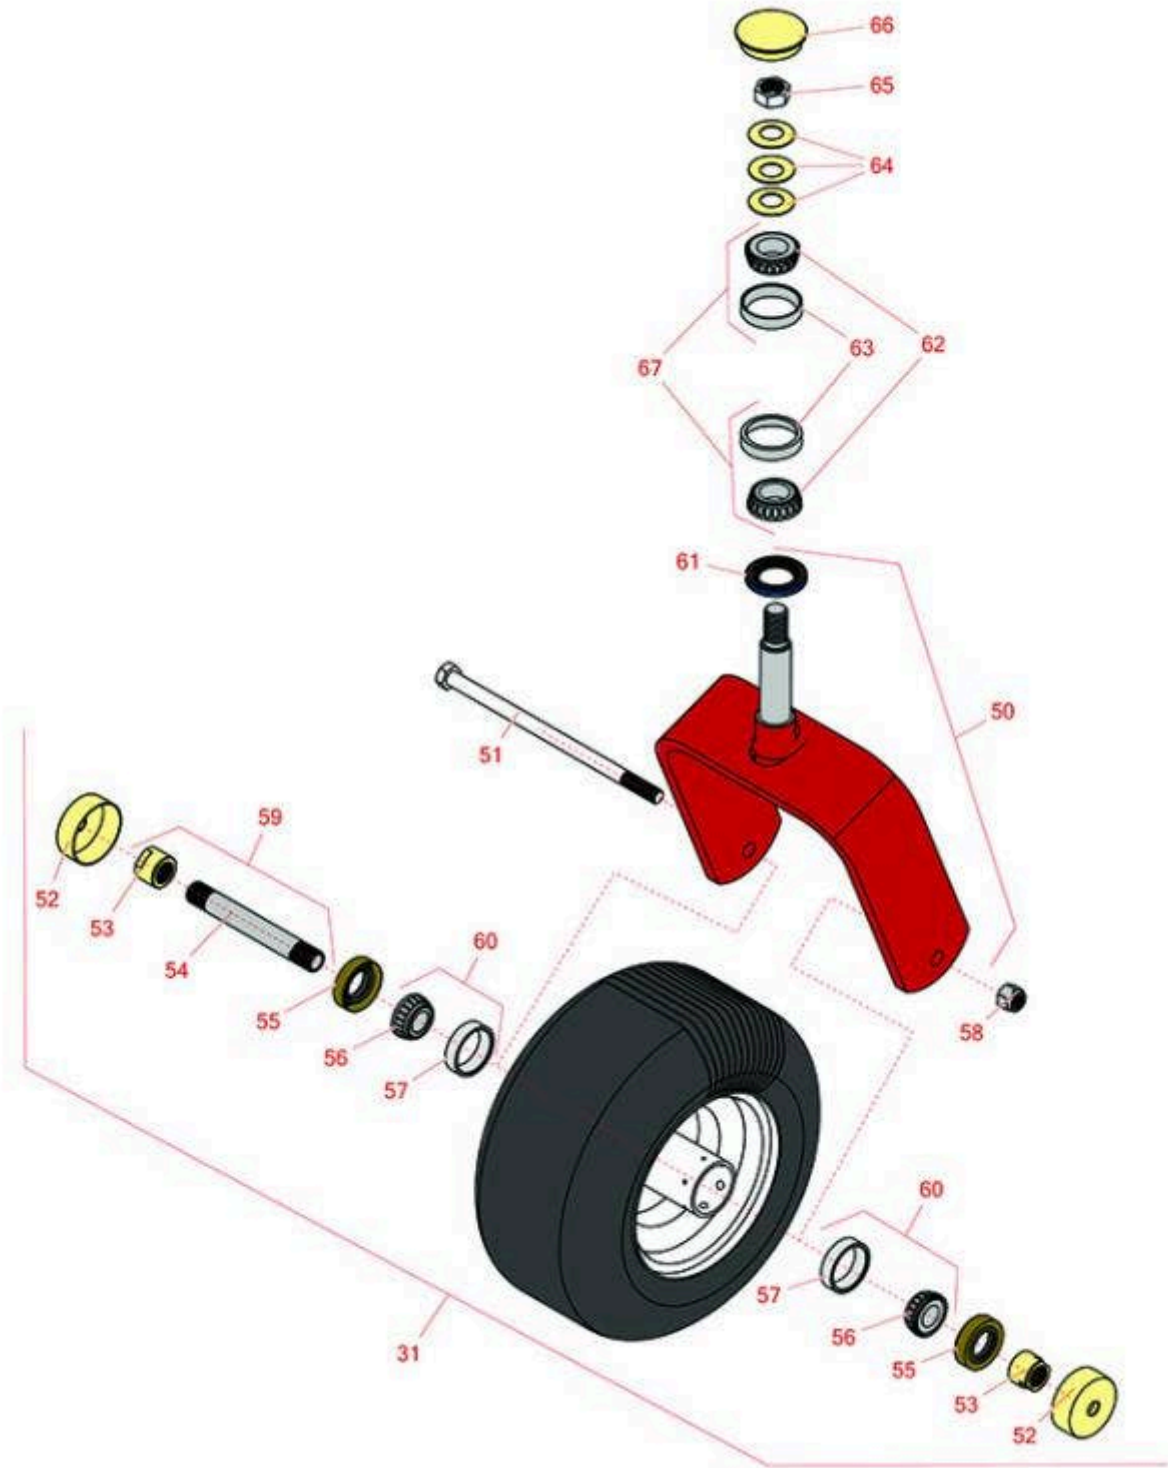

Replaces Exmark Lazer Z X-Series Parts

Zero Turn Mower with 60in Deck - Models LZX940EKC60RT0

& LZX940EKC60RW0

Caster Wheel

All original equipment manufacturers names and part numbers are used for identification purposes only, and we are in no way implying that our products are original equipment parts. Prices subject to change without notice.

Replaces Exmark Lazer Z X-Series Parts

Zero Turn Mower with 60in Deck - Models LZX940EKC60RT0

& LZX940EKC60RW0

Caster Wheel

Item No	R&R Part No.	OEM Part No.	Description	Qty Req	Order Quantity
Tires					
31	R109-9127	109-9127	Tire & Wheel - 13x6.50-6 Flat Free	2	
Other parts Available					
50	R116-8888	103-1474-01, 116--6707-01, 116-6707-01	Fork - Caster 7.875 in Inside	2	
51	R325-39	325-39	Bolt - Hx HD 1/2-13 x 9 1/2	1	
52	R103-2768	103-2768	Guard - Seal	4	
53	R103-3051	103-3051	Spacer - Nut - Hardened	4	
54	R103-3155	103-3155	Axle - Caster	2	
55	R103-0063	103-0063	Seal - Grease	4	
56	R254-78	1-633585	Tapered Bearing Cone	4	
57	R254-79	1-633584, R & R ONLY	Cup - Bearing	4	
<i>Tech Note: Use R254-79M installation mandrel to properly install race.:</i>					
58	RF5003	3296-23	Locknut - ESNA 1/2-13	2	
59	R126-5361	126-5361	Axle Assy - with Bushing - Caster	2	
60	R500534	1-633585, R & R ONLY	Bearing - with Cup	4	
61	R116-5647	116-5647, R & R ONLY	Seal - Grease	2	
62	R254-94	1-543509	Tapered Bearing Cone	4	
63	R254-72	1-543508	Cup - Bearing	4	
64	R1-633508	1-633508	Washer - Spring Disc	6	

Replaces Exmark Lazer Z X-Series Parts

Zero Turn Mower with 60in Deck - Models LZX940EKC60RT0

& LZX940EKC60RW0

Caster Wheel

Item No	R&R Part No.	OEM Part No.	Description	Qty Req	Order Quantity
65	R3296-51	3296-51	Nut - Nylon Lock 3/4-10 Gr 8	2	
66	R103-4882	103-4882	Grease Cap - Castor	2	
67	R500596	R & R ONLY	Tapered Bearing Set - Cup and Cone	4	