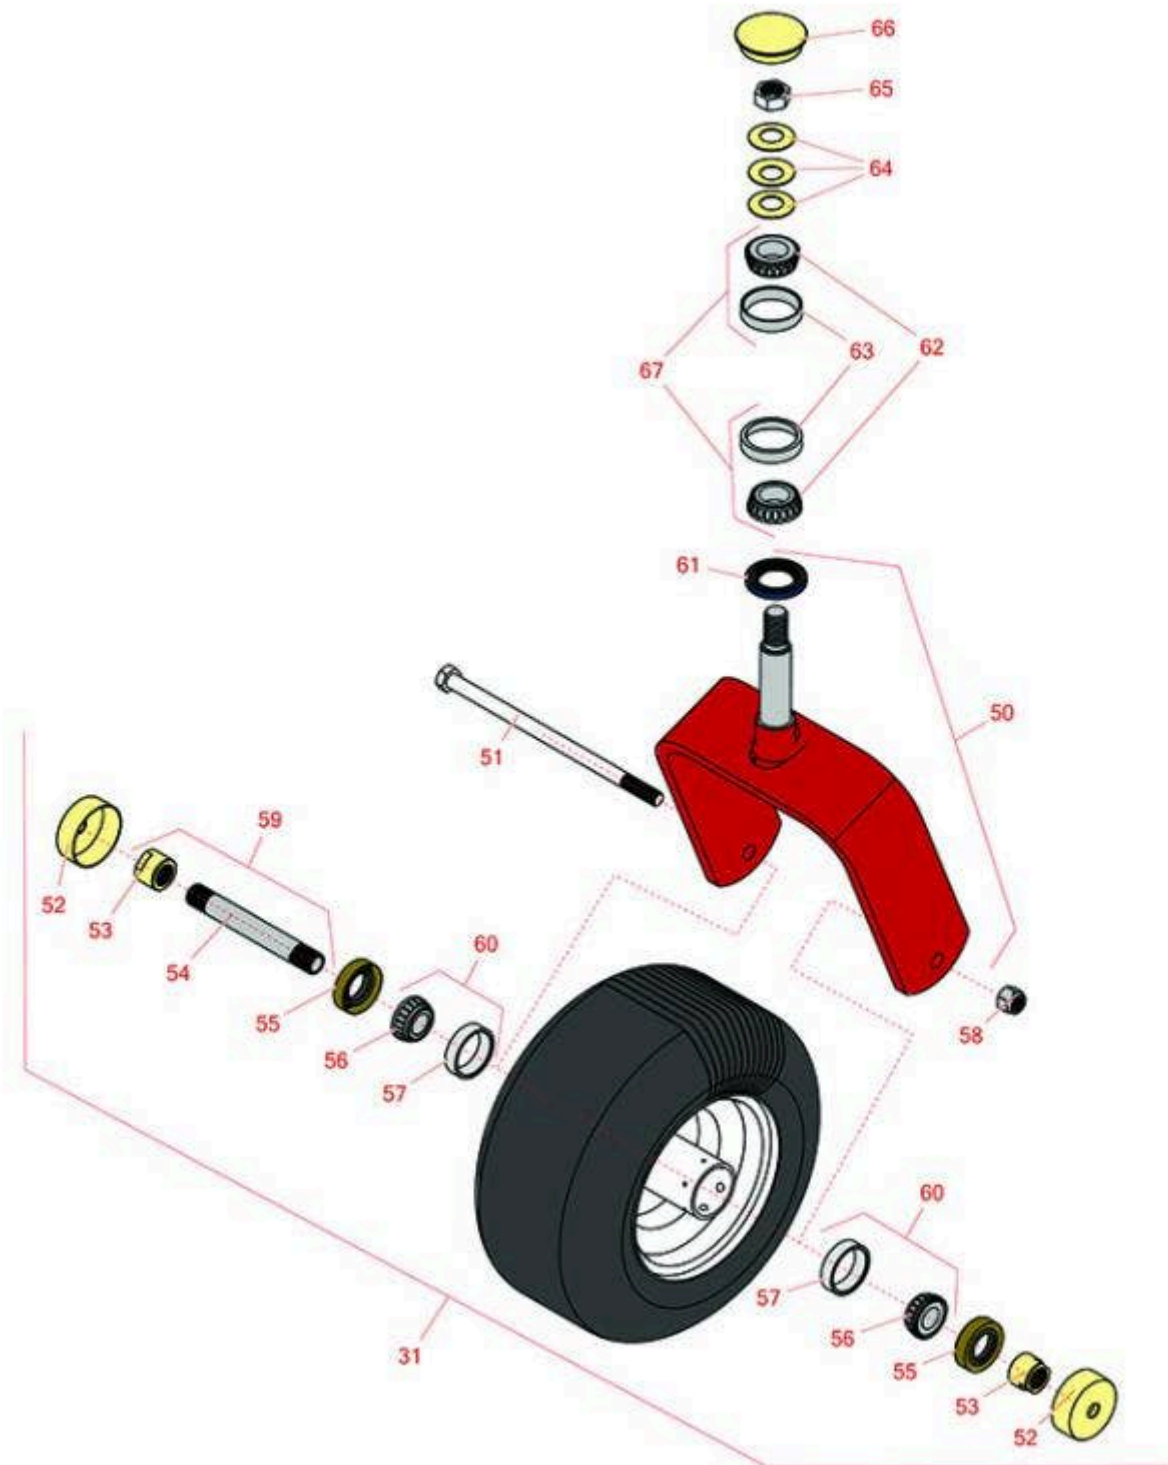

Replaces Exmark Lazer Z X-Series Parts

*Zero Turn Mower with 72in Deck - Models LZX801CKA726C1,
LZX921GKA72600, LZX921GKA726C1, LZX940EKC72RT0,
LZX940EKC72RW0, LZX980EKC72600, LZX980EKC726T0,
LZX980EKC726W0
Caster Wheel*

Replaces Exmark Lazer Z X-Series Parts

Zero Turn Mower with 72in Deck - Models LZX801CKA726C1,
LZX921GKA72600, LZX921GKA726C1, LZX940EKC72RT0,
LZX940EKC72RW0, LZX980EKC72600, LZX980EKC726T0,
LZX980EKC726W0
Caster Wheel

Item No	R&R Part No.	OEM Part No.	Description	Qty Req	Order Quantity
Tires					
31	R109-9127	109-9127	Tire & Wheel - 13x6.50-6 Flat Free	2	
Other parts Available					
50	R116-8888	103-1474-01, 116--6707-01, 116-6707-01	Fork - Caster 7.875 in Inside	2	
51	R325-39	325-39	Bolt - Hx HD 1/2-13 x 9 1/2	1	
52	R103-2768	103-2768	Guard - Seal	4	
53	R103-3051	103-3051	Spacer - Nut - Hardened	4	
54	R103-5156	103-5156	Axle- Caster	2	
55	R103-0063	103-0063	Seal - Grease	4	
56	R254-78	1-633585	Tapered Bearing Cone	4	
57	R254-79	1-633584, R & R ONLY	Cup - Bearing	4	
<i>Tech Note: Use R254-79M installation mandrel to properly install race.:</i>					
58	RF5003	3296-23	Locknut - ESNA 1/2-13	2	
59	R126-5361	126-5361	Axle Assy - with Bushing - Caster	2	
60	R500534	1-633585, R & R ONLY	Bearing - with Cup	4	
61	R116-5647	116-5647, R & R ONLY	Seal - Grease	2	
62	R254-94	1-543509	Tapered Bearing Cone	4	
63	R254-72	1-543508	Cup - Bearing	4	

Item No	R&R Part No.	OEM Part No.	Description	Qty Req	Order Quantity
64	R1-633508	1-633508	Washer - Spring Disc	6	
65	R3296-51	3296-51	Nut - Nylon Lock 3/4-10 Gr 8	2	
66	R103-4882	103-4882	Grease Cap - Castor	2	
67	R500596	R & R ONLY	Tapered Bearing Set - Cup and Cone	4	