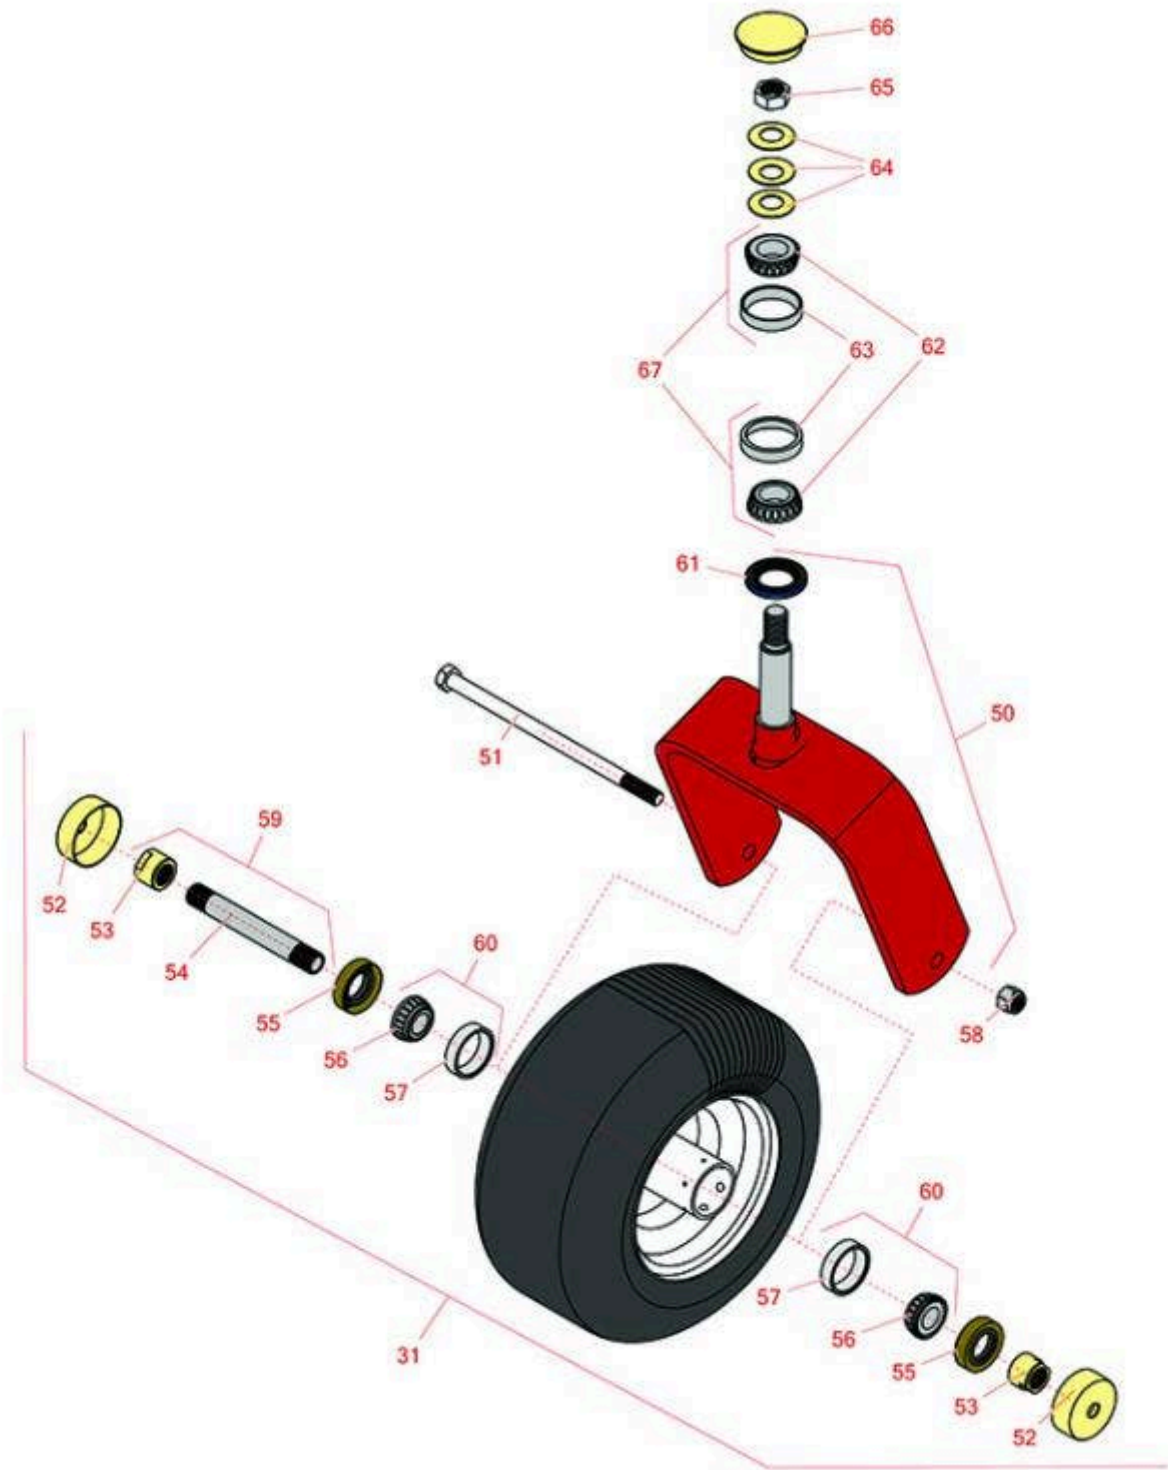

Replaces Exmark Lazer Z X-Series Parts

Zero Turn Mower with 72in Deck - Models LZX940EKC72RT0

& LZX940EKC72RW0

Caster Wheel

All original equipment manufacturers names and part numbers are used for identification purposes only, and we are in no way implying that our products are original equipment parts. Prices subject to change without notice.

Replaces Exmark Lazer Z X-Series Parts

Zero Turn Mower with 72in Deck - Models LZX940EKC72RT0

& LZX940EKC72RW0

Caster Wheel

Item No	R&R Part No.	OEM Part No.	Description	Qty Req	Order Quantity
Tires					
31	R109-9127	109-9127	Tire & Wheel - 13x6.50-6 Flat Free	2	
Other parts Available					
50	R116-8888	103-1474-01, 116--6707-01, 116-6707-01	Fork - Caster 7.875 in Inside	2	
51	R325-39	325-39	Bolt - Hx HD 1/2-13 x 9 1/2	1	
52	R103-2768	103-2768	Guard - Seal	4	
53	R103-3051	103-3051	Spacer - Nut - Hardened	4	
54	R103-3155	103-3155	Axle - Caster	2	
55	R103-0063	103-0063	Seal - Grease	4	
56	R254-78	1-633585	Tapered Bearing Cone	4	
57	R254-79	1-633584, R & R ONLY	Cup - Bearing	4	
<i>Tech Note: Use R254-79M installation mandrel to properly install race.:</i>					
58	RF5003	3296-23	Locknut - ESNA 1/2-13	2	
59	R126-5361	126-5361	Axle Assy - with Bushing - Caster	2	
60	R500534	1-633585, R & R ONLY	Bearing - with Cup	4	
61	R116-5647	116-5647, R & R ONLY	Seal - Grease	2	
62	R254-94	1-543509	Tapered Bearing Cone	4	
63	R254-72	1-543508	Cup - Bearing	4	
64	R1-633508	1-633508	Washer - Spring Disc	6	

Replaces Exmark Lazer Z X-Series Parts

Zero Turn Mower with 72in Deck - Models LZX940EKC72RT0

& LZX940EKC72RW0

Caster Wheel

Item No	R&R Part No.	OEM Part No.	Description	Qty Req	Order Quantity
65	R3296-51	3296-51	Nut - Nylon Lock 3/4-10 Gr 8	2	
66	R103-4882	103-4882	Grease Cap - Castor	2	
67	R500596	R & R ONLY	Tapered Bearing Set - Cup and Cone	4	