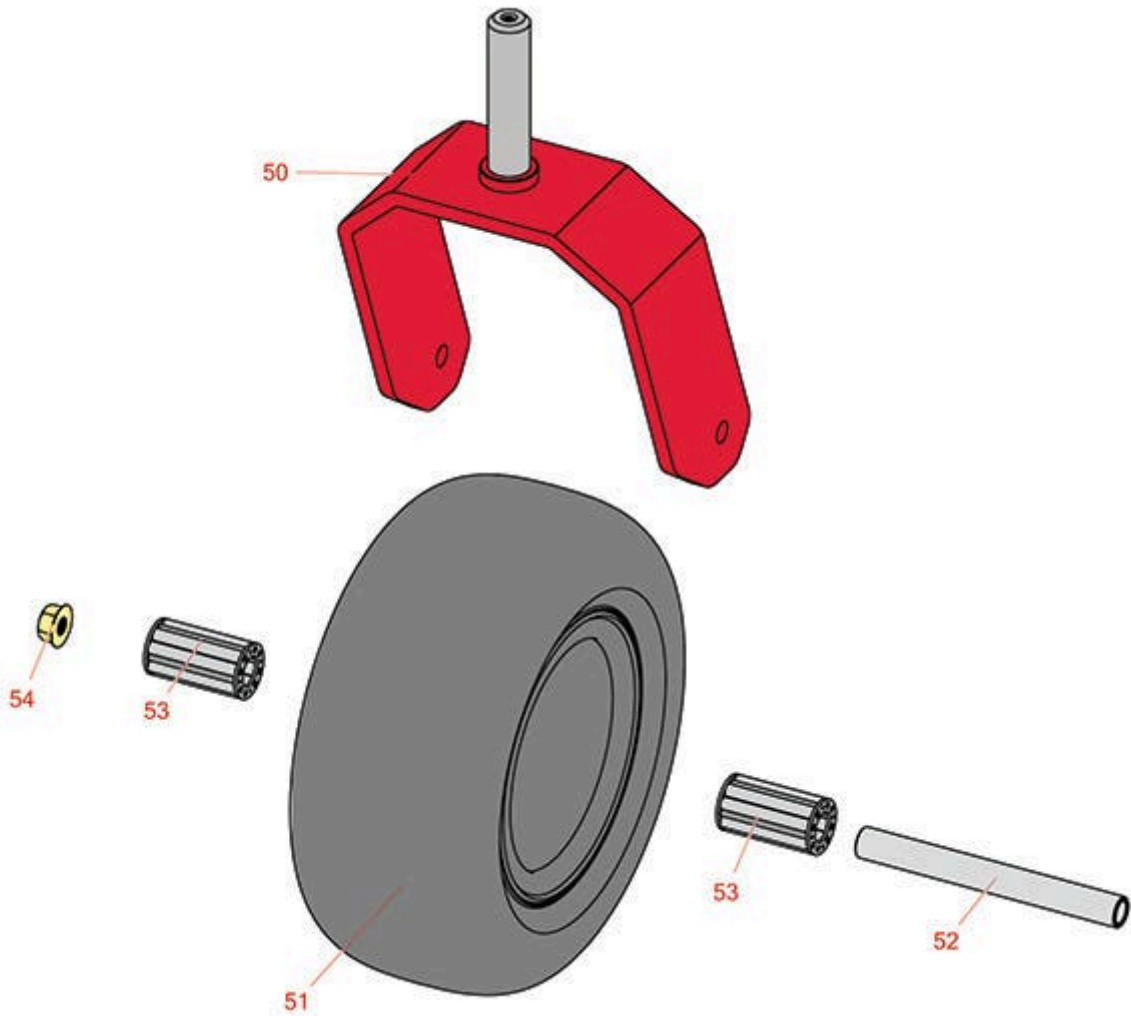

Replaces Exmark Radius S-Series Parts

48in Rotary Mower - Model RAS708GEM483C3

Caster Wheel

All original equipment manufacturers names and part numbers are used for identification purposes only, and we are in no way implying that our products are original equipment parts. Prices subject to change without notice.

Replaces Exmark Radius S-Series Parts

48in Rotary Mower - Model RAS708GEM483C3

Caster Wheel

Item No	R&R Part No.	OEM Part No.	Description	Qty Req	Order Quantity
51	RCT5121861	1-523009, 125-5581, 126-5959	Tire - 13x6.50-6 Nhs (4 Ply) Carlisle Smooth	2	
Other Parts Available					
50	R126-4312-01	126-4312-01	Fork - Caster	2	
52	R127-0068	127-0068	Spanner Bushing - Castor Wheel	2	
53	R83-4740	83-4740	Bearing	4	
54	R32128-23	32128-23, 99-5107	Nut - Lock Hex Flanged 1/2-13	2	