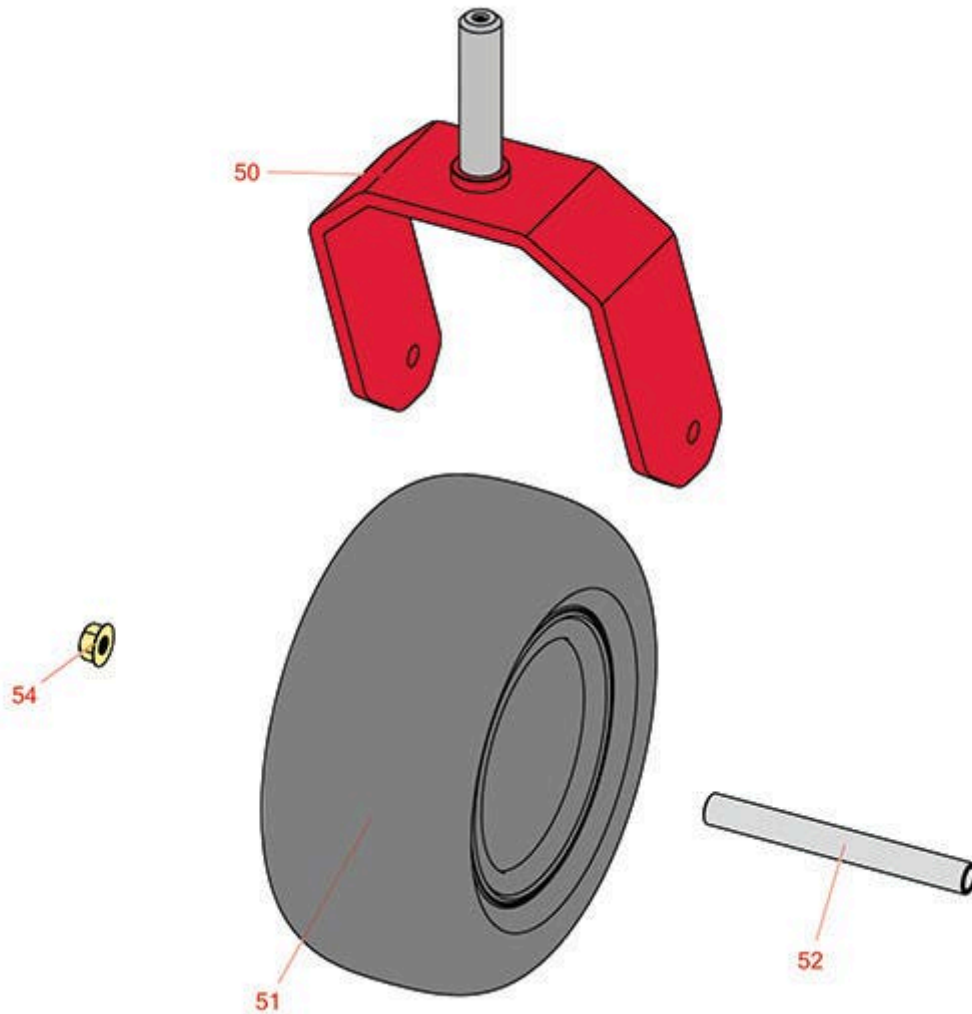

# Replaces Exmark Radius S-Series Parts

52in Rotary Mower  
Caster Wheel

All original equipment manufacturers names and part numbers are used for identification purposes only, and we are in no way implying that our products are original equipment parts. Prices subject to change without notice.

# Replaces Exmark Radius S-Series Parts

52in Rotary Mower  
Caster Wheel

Item No	R&R Part No.	OEM Part No.	Description	Qty Req	Order Quantity
51	<b>RCT5121861</b>	1-523009, 125-5581, 126-5959	Tire - 13x6.50-6 Nhs (4 Ply) Carlisle Smooth	2	
<b>Other Parts Available</b>					
50	<b>R126-4312-01</b>	126-4312-01	Fork - Caster	2	
52	<b>R127-0068</b>	127-0068	Spanner Bushing - Castor Wheel	2	
54	<b>R32128-23</b>	32128-23, 99-5107	Nut - Lock Hex Flanged 1/2-13	2	