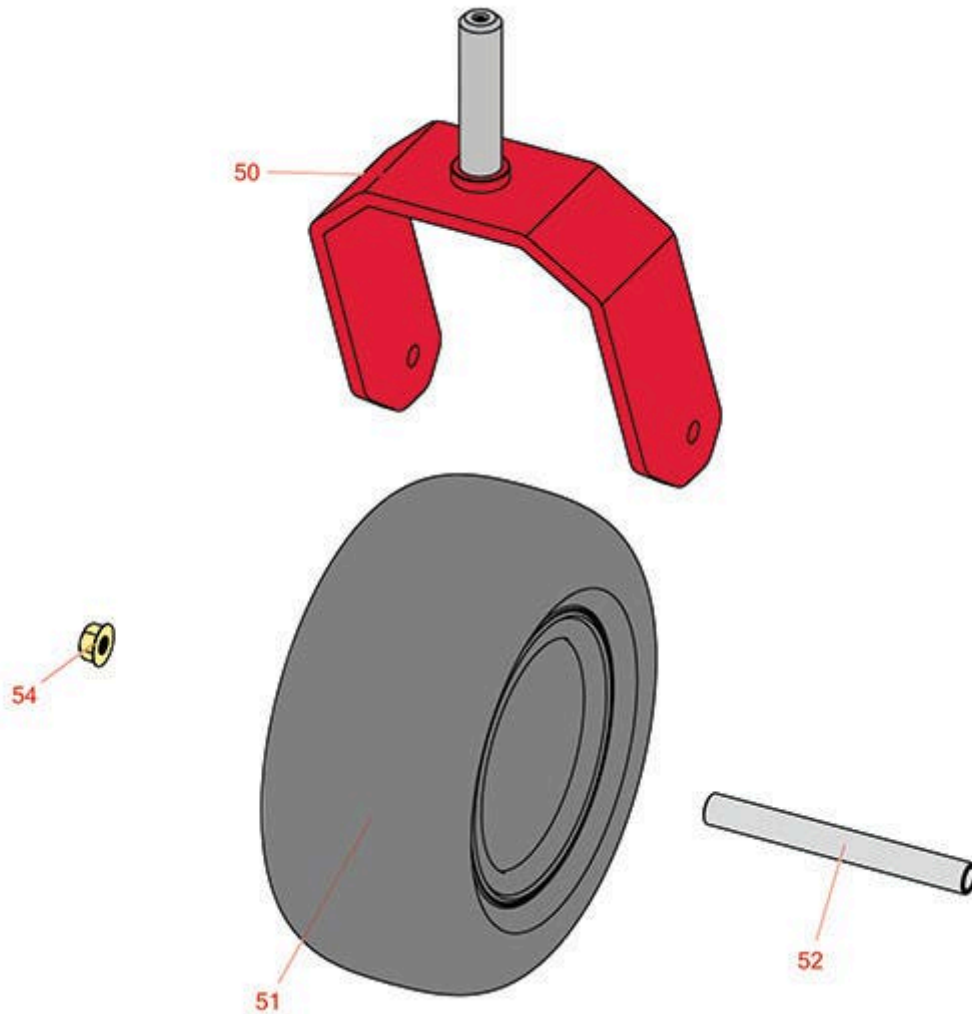

Replaces Exmark Radius S-Series Parts

60in Rotary Mower - Model RAS708GEM603C3

Caster Wheel

All original equipment manufacturers names and part numbers are used for identification purposes only, and we are in no way implying that our products are original equipment parts. Prices subject to change without notice.

Replaces Exmark Radius S-Series Parts

60in Rotary Mower - Model RAS708GEM603C3

Caster Wheel

Item No	R&R Part No.	OEM Part No.	Description	Qty Req	Order Quantity
51	RCT5121861	1-523009, 125-5581, 126-5959	Tire - 13x6.50-6 Nhs (4 Ply) Carlisle Smooth	2	
Other Parts Available					
50	R126-4312-01	126-4312-01	Fork - Caster	2	
52	R127-0068	127-0068	Spanner Bushing - Castor Wheel	2	
54	R32128-23	32128-23, 99-5107	Nut - Lock Hex Flanged 1/2-13	2	