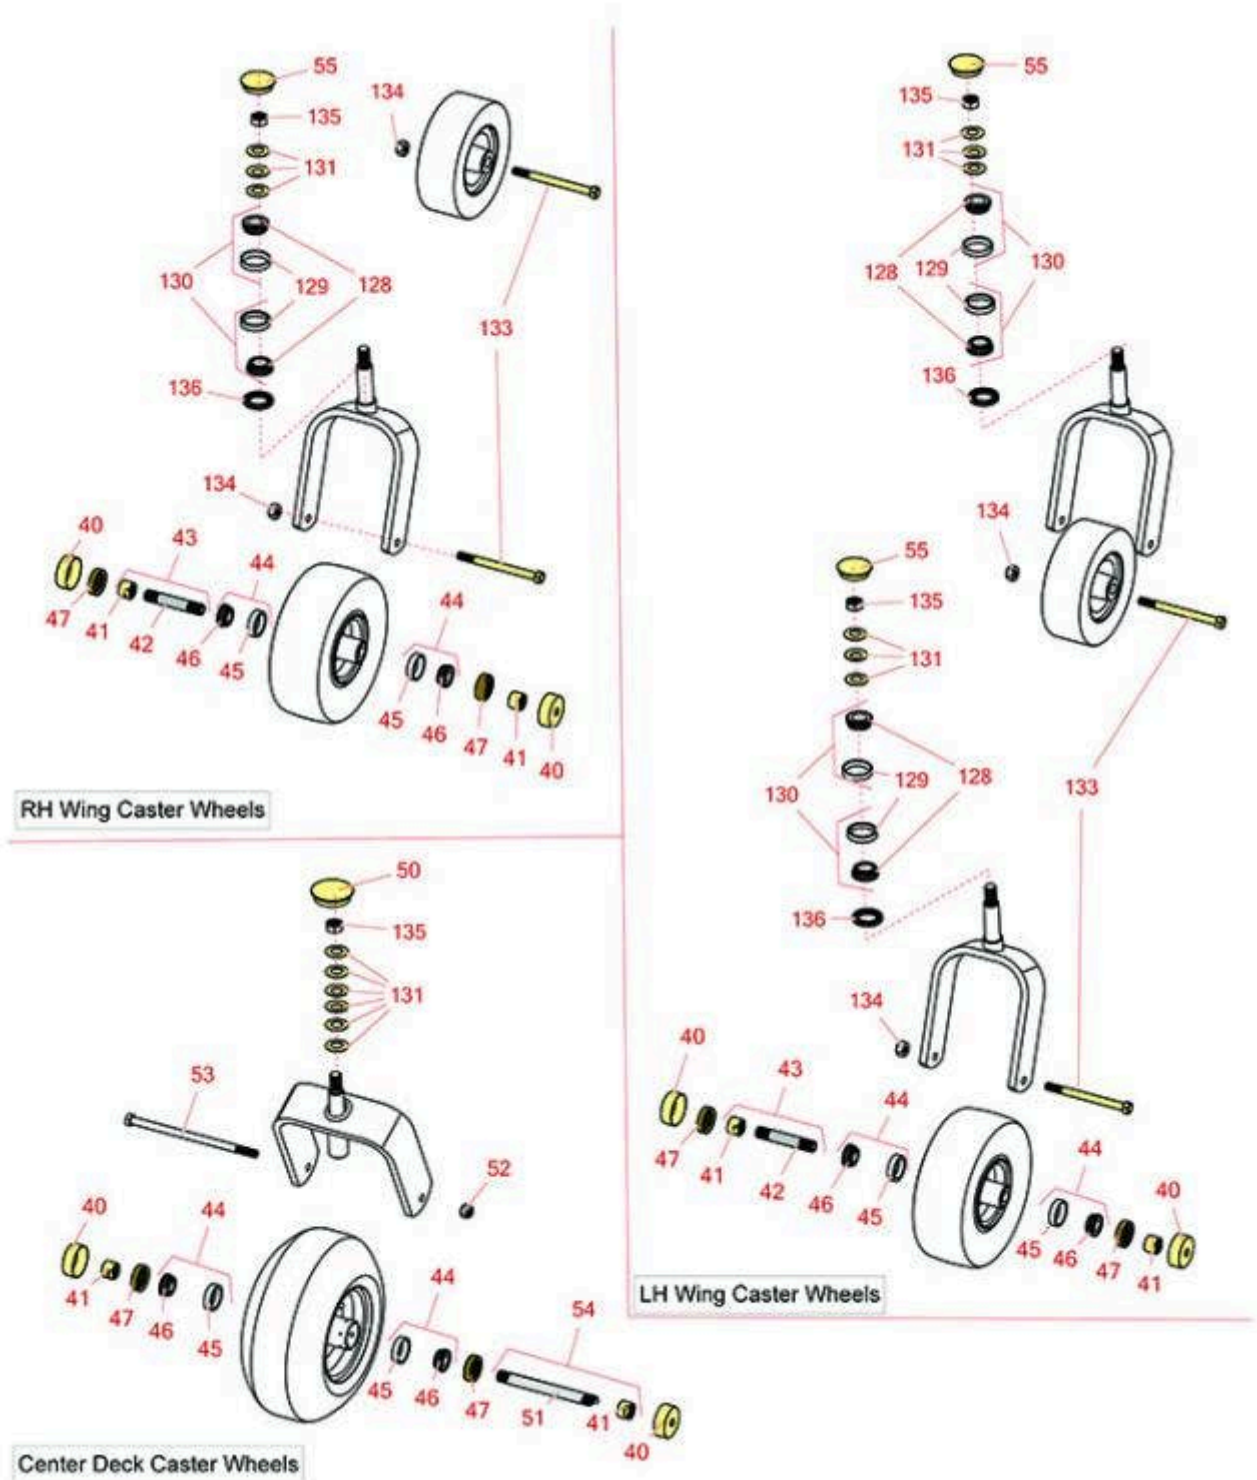

Replaces Exmark Lazer Z X-Series Parts

Zero Turn Mower with 96in Deck - Models LZX980EKC96RW0
Caster Wheel

All original equipment manufacturers names and part numbers are used for identification purposes only, and we are in no way implying that our products are original equipment parts. Prices subject to change without notice.

Replaces Exmark Lazer Z X-Series Parts

Zero Turn Mower with 96in Deck - Models LZX980EKC96RW0
Caster Wheel

Item No	R&R Part No.	OEM Part No.	Description	Qty Req	Order Quantity
Other Parts Available					
40	R103-2768	103-2768	Guard - Seal	8	
41	R103-3051	103-3051	Spacer - Nut - Hardened	8	
42	R103-3157		Axle - Caster Wheel	2	
43	R126-5359	126-5359	Caster Axle Assy w/Bushing	2	
44	R500534	1-633585, R & R ONLY	Bearing - with Cup	8	
45	R254-79	1-633584, R & R ONLY	Cup - Bearing	8	
<i>Tech Note: Use R254-79M installation mandrel to properly install race.:</i>					
46	R254-78	1-633585	Tapered Bearing Cone	8	
47	R103-0063	103-0063	Seal - Grease	8	
50	R126-9369	126-9369	Grease Cap - Castor	2	
51	R103-5156	103-5156	Axle- Caster	2	
52	RF5003	3296-23	Locknut - ESNA 1/2-13	2	
53	R325-39	325-39	Bolt - Hx HD 1/2-13 x 9 1/2	2	
54	R126-5361	126-5361	Axle Assy - with Bushing - Caster	2	
55	R103-4882	103-4882	Grease Cap - Castor	3	
128	R254-94	1-543509	Tapered Bearing Cone	6	
129	R254-72	1-543508	Cup - Bearing	6	
130	R500596	R & R ONLY	Tapered Bearing Set - Cup and Cone	6	
131	R1-633508	1-633508	Washer - Spring Disc	21	

Replaces Exmark Lazer Z X-Series Parts

Zero Turn Mower with 96in Deck - Models LZX980EKC96RW0
Caster Wheel

Item No	R&R Part No.	OEM Part No.	Description	Qty Req	Order Quantity
133	R325-20	325-20	Bolt - Hx HD 1/2-13 x 6	4	
134	R3296-25	3296-45	Locknut - 1/2-13 Heavy ESNA	4	
135	R3296-51	3296-51	Nut - Nylon Lock 3/4-10 Gr 8	5	
136	R1-543511	1-543511, R & R ONLY	Seal- Grease	3	