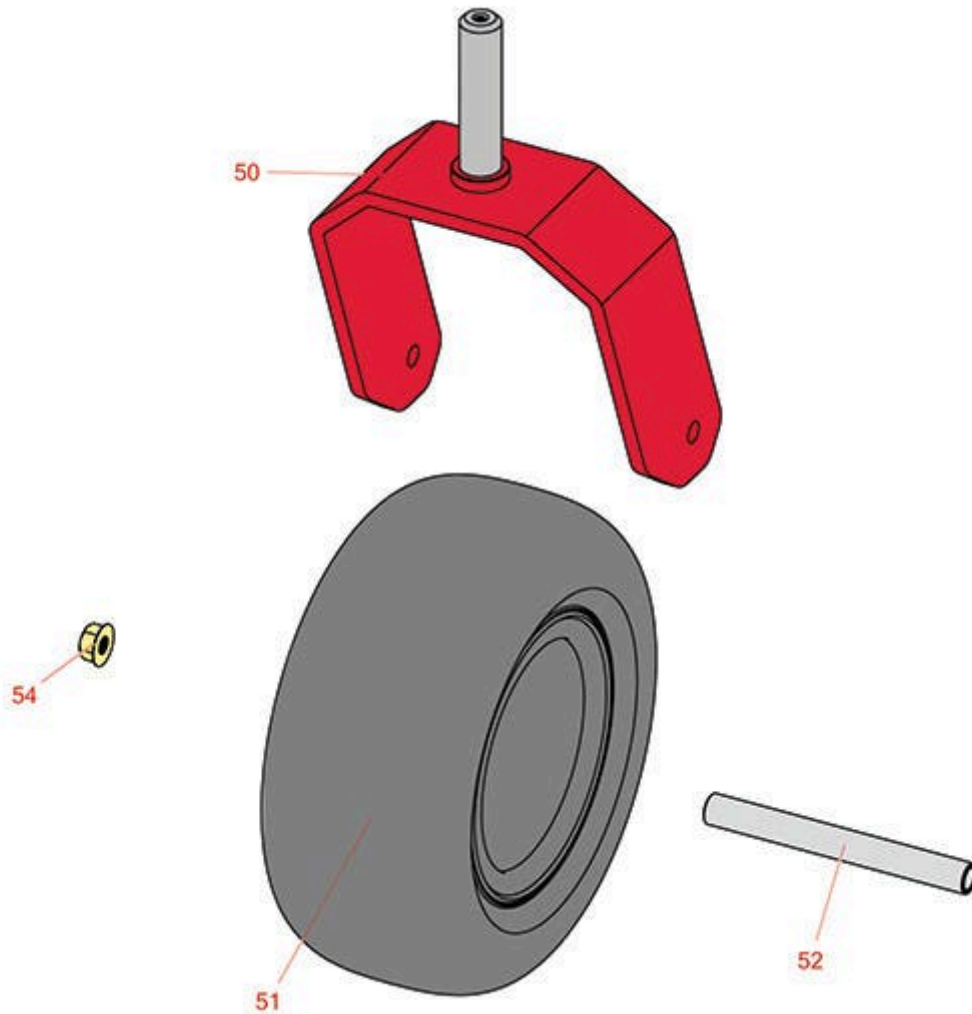

Replaces Exmark Radius S-Series Parts

60in Rotary Mower - Model RAS708GEM60RC3

Caster Wheel

All original equipment manufacturers names and part numbers are used for identification purposes only, and we are in no way implying that our products are original equipment parts. Prices subject to change without notice.

Replaces Exmark Radius S-Series Parts

60in Rotary Mower - Model RAS708GEM60RC3

Caster Wheel

Item No	R&R Part No.	OEM Part No.	Description	Qty Req	Order Quantity
51	RCT5121861	1-523009, 125-5581, 126-5959	Tire - 13x6.50-6 Nhs (4 Ply) Carlisle Smooth	2	
Other Parts Available					
50	R126-4312-01	126-4312-01	Fork - Caster	2	
52	R127-0068	127-0068	Spanner Bushing - Castor Wheel	2	
54	R32128-23	32128-23, 99-5107	Nut - Lock Hex Flanged 1/2-13	2	