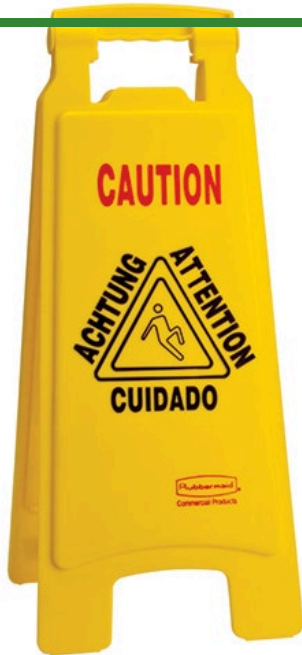

Floor Sign - Caution Wet Floor - Multi-Lingual

R6032

Details

Prevent injury with floor safety signs! Durable, bright yellow polypropylene construction with bold black lettering; 25" high and printed both sides. "Closed" and "Caution" warning signs are printed in English, French, German and Spanish for effective communication. Fold flat for easy storage; handle cutout for carrying or hanging.

- Alerts safety risks in 4 languages
- Fold flat for storage
- Handle cutout for carrying/hanging
- Printed both sides
- "Caution - Wet Floor"

Specifications

Manufacturer	Rubbermaid
Color	Yellow
Height	12 in