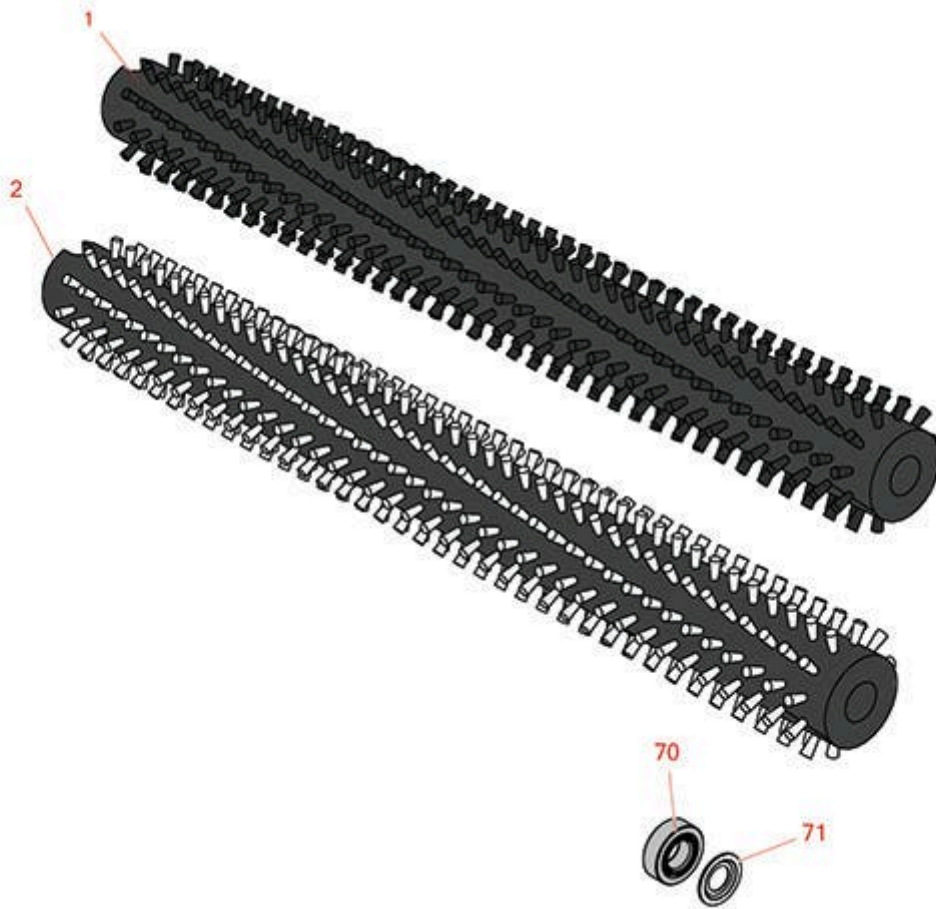

Replaces Toro Greensmaster 3050 Parts

Dethatcher Unit - Model 04479

Groomer

All original equipment manufacturers names and part numbers are used for identification purposes only, and we are in no way implying that our products are original equipment parts. Prices subject to change without notice.

Replaces Toro Greensmaster 3050 Parts

Dethatcher Unit - Model 04479

Groomer

Item No	R&R Part No.	OEM Part No.	Description	Qty Req	Order Quantity
---------	--------------	--------------	-------------	---------	----------------

Brushes

1	R127-1547	127-1547	Grooming Brush - 21 in Soft Bristles	1	
2	R127-1548	127-1548	Grooming Brush - 21 in Stiff Bristles	1	

Other Parts Available

70	R115-6869	115-6869	Bearing - Ball -Stainless	2	
71	R115-6923	115-6923	Shield - Bearing - Flocked	2	