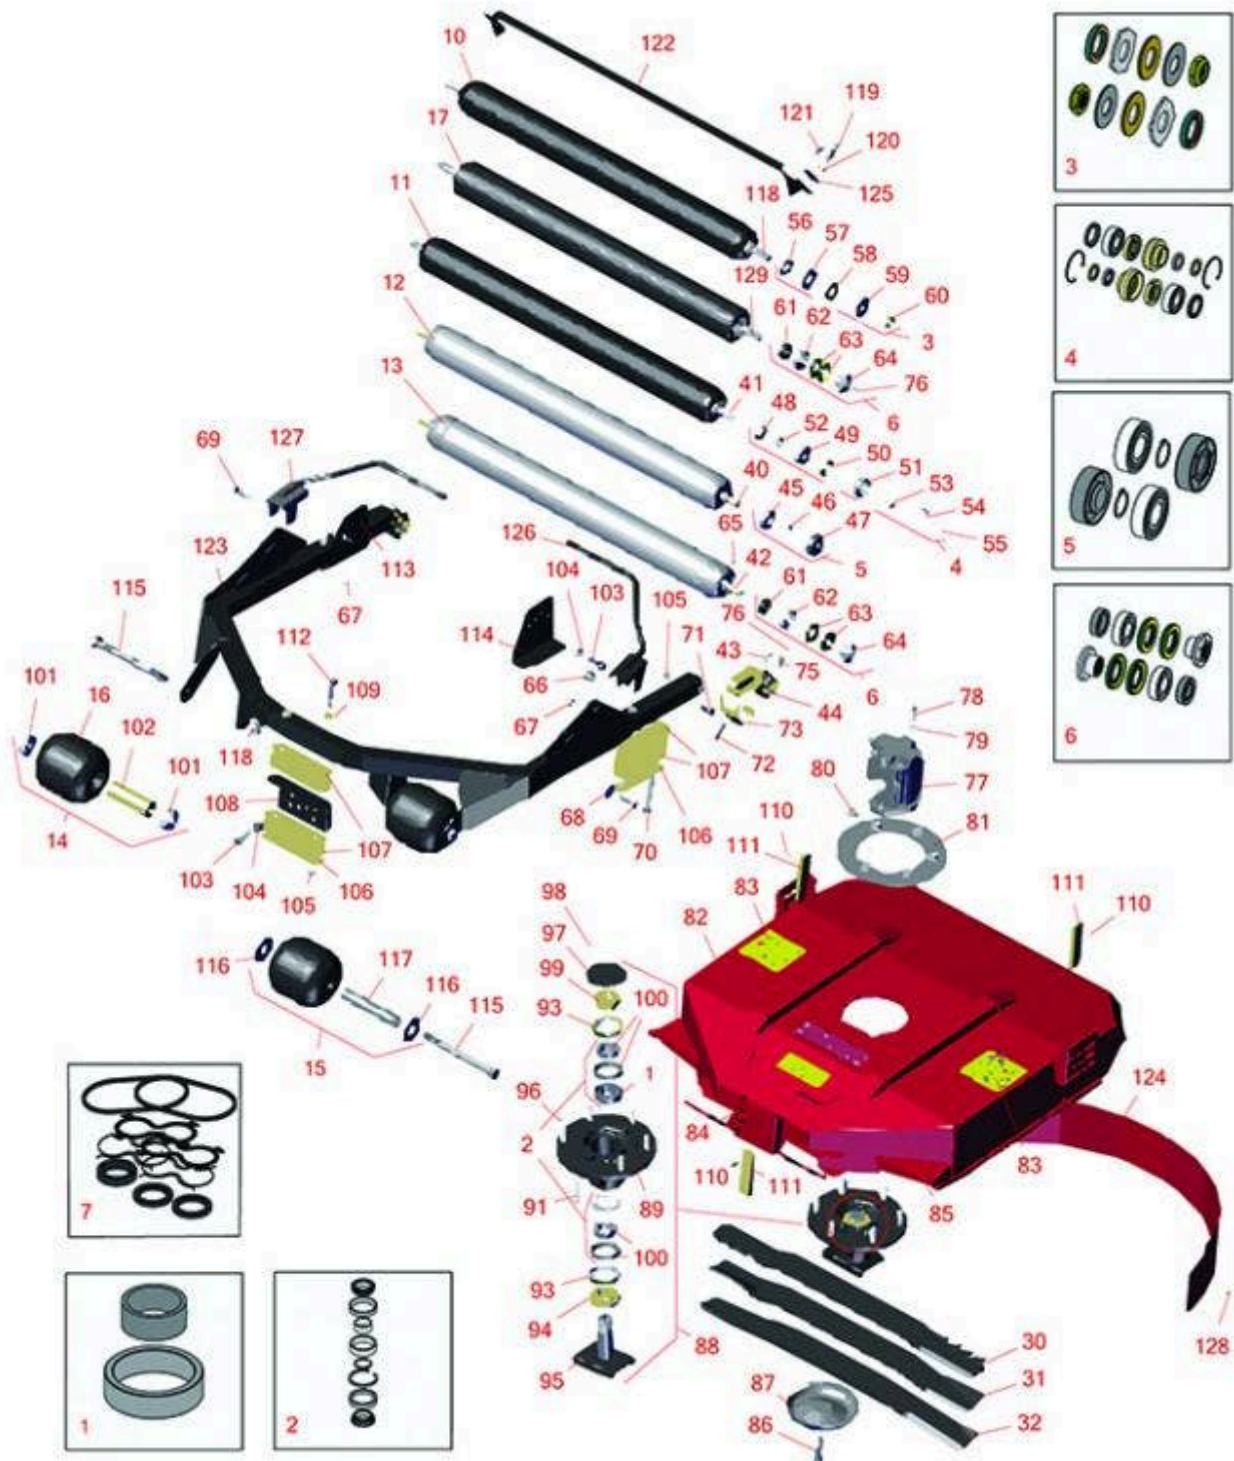

Replaces Toro Groundsmaster 4700-D Parts

Traction Unit - Model 30899
27in Rotary Unit - Model 30834

All original equipment manufacturers names and part numbers are used for identification purposes only, and we are in no way implying that our products are original equipment parts. Prices subject to change without notice.

Replaces Toro Groundsmaster 4700-D Parts

Traction Unit - Model 30899
27in Rotary Unit - Model 30834

Item No	R&R Part No.	OEM Part No.	Description	Qty Req	Order Quantity
---------	--------------	--------------	-------------	---------	----------------

R&R Rollers

10	R1013902		Roller - Smooth UHMW Polyethylene	1	
<i>Detail Description: Machined from solid UHMW, this low maintenance roller uses a 1" solid stainless steel shaft and requires no grease. UHMW material prevents build-up of debris.:</i>					
11	R107-1996	107-1996, 112-5273, 112-5291	Roller - Regreasable	1	
12	R105-6772	105-1227, 105-6772	Roller - Smooth 3in	1	

Replaces Toro Groundsmaster 4700-D Parts

Traction Unit - Model 30899
27in Rotary Unit - Model 30834

Item No	R&R Part No.	OEM Part No.	Description	Qty Req	Order Quantity
13	R112-5265	112-5265, 112-5272	Roller Assy - Regreasable	1	
14	R136-2908	104-1092, 115-3418, 136-2908	Roller Assy - Cast Iron	2	
15	R150495		Roller - Smooth UHMW Polyethelyne Front 5 in Dia	2	
16	R104-1093	104-1093	Roller - Cast Iron	2	
17	R1013910		Roller - Fusion Smooth UHMW Polyethylene	1	