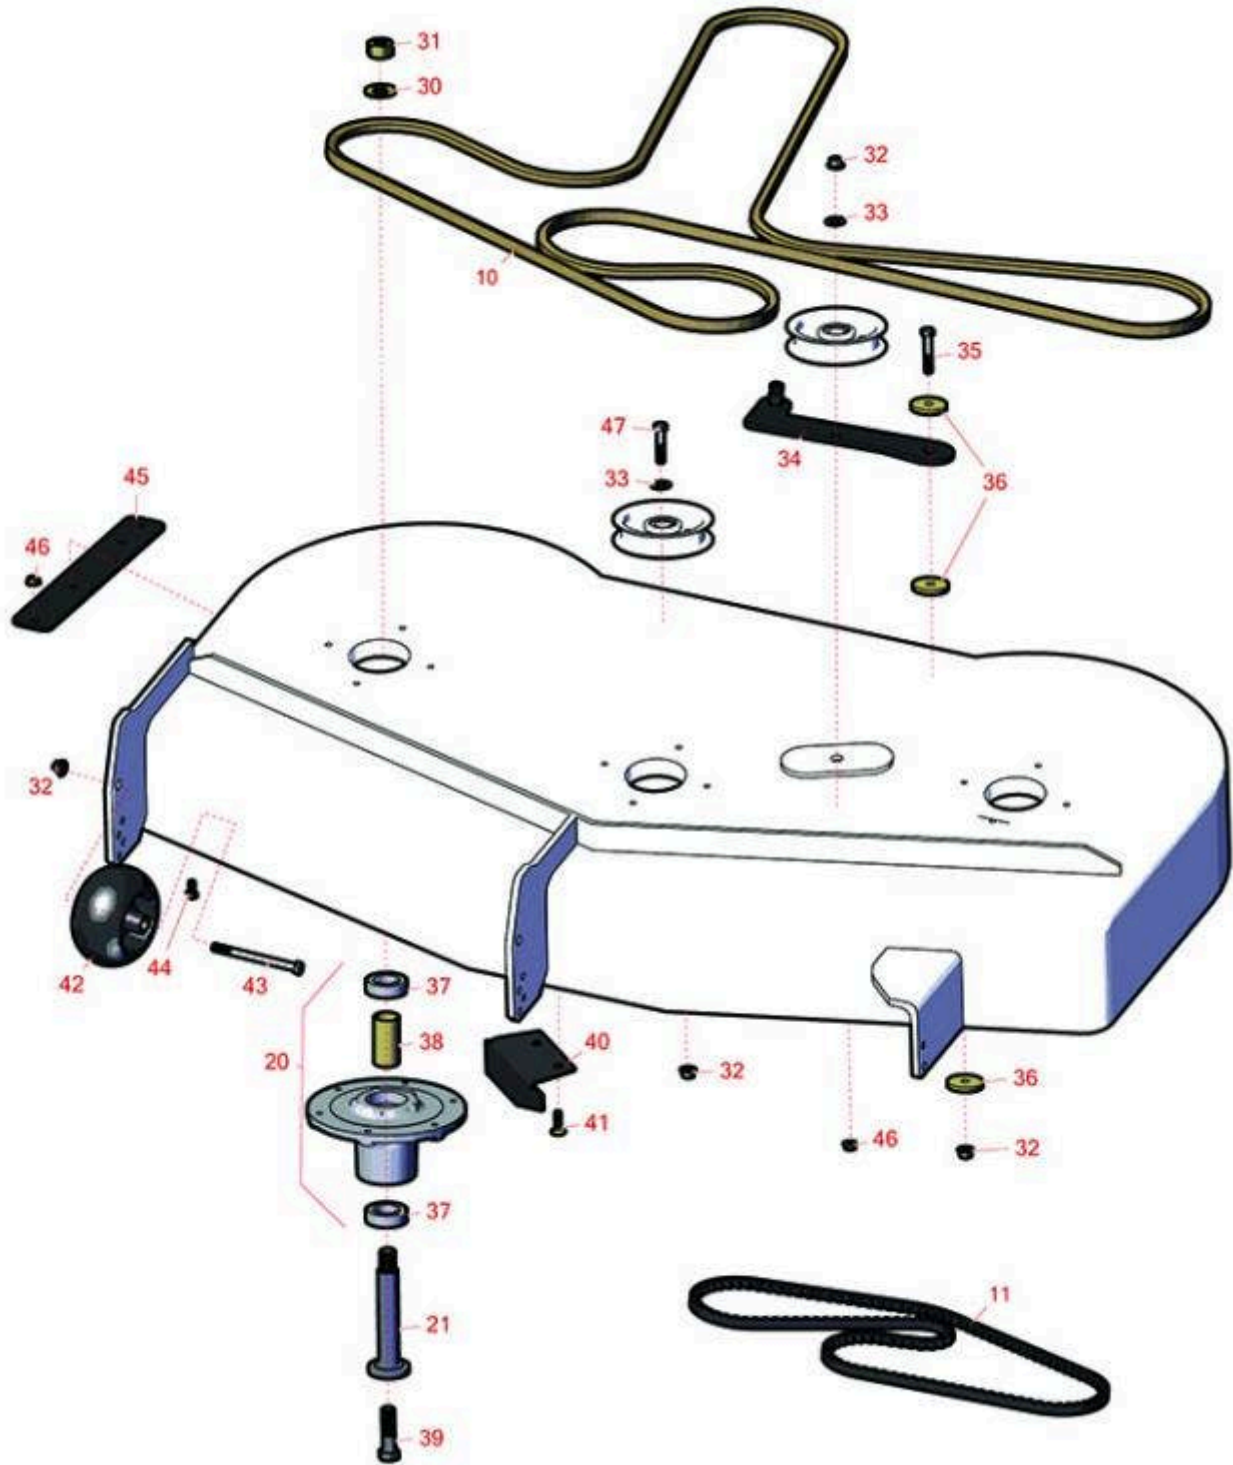

Replaces Toro Titan MR 5400 Parts

Zero Turn Mower with 54in Deck - Model 75315

54in Rotary Deck

All original equipment manufacturers names and part numbers are used for identification purposes only, and we are in no way implying that our products are original equipment parts. Prices subject to change without notice.

Replaces Toro Titan MR 5400 Parts

Zero Turn Mower with 54in Deck - Model 75315

54in Rotary Deck

Item No	R&R Part No.	OEM Part No.	Description	Qty Req	Order Quantity
Belts & Pullies					
10	R133-7076	133-7076	Belt - V	1	
11	R133-4371	133-4371	Belt - V - Cogged	1	
Spindles					
20	R139-2357	120-5477, 139-2357	Spindle Assy	3	
21	R115-2642	115-2642	Shaft- Spindle	3	
Other Parts Available					
30	R7-4150	7-4150	Washer	3	
31	R3219-7	01-158-0600, 01-188-1216, 215-46, 22-18-BJC, 3219-7	Nut- 3/4-16 GR8 Hex	3	
32	R104-8301	104-8301, 104-9301, 109-6658, 133-7570	Locknut - 3/8-16 Nylon Flanged	6	
33	R80-6990	104-1050, 80-6990	Washer - Hardened	3	
34	R138-7226	138-7226	Idler Arm Assy	1	
35	R323-10	01-150-0680, 01-178-0616, 100-6663, 100-8320, 1489, 20-51-AD, 20-51-AGD, 3224-6, 323-10, 323-35, 908336	Bolt - Hex HD 3/8-16 x 2	1	
36	R110-9981	110-9981	Washer-Plain	3	