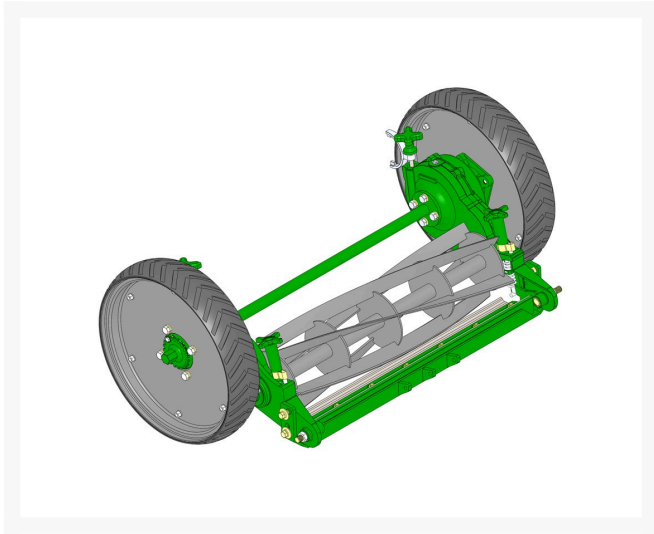

Complete Standard Cutting Unit

R82301

Details

R&R Standard Cut Unit, See Next Page for more information

R&R Cutting Unit Complete with R502673 5 Blade 10 in Dia.. Reel, R101250 Single Lip Bedknife & R70097B 20" Wheels

Specifications

Manufacturer

R&R Products

Fits Models

R&R Products Power Lift 5133GD

R&R Products Power Lift 7180GD

Baber Turf Equipment Co.

Unit 6 / 10 Firth Street Auckland, 2113