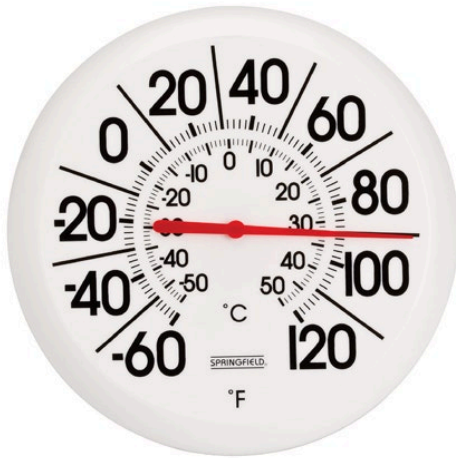

Indoor/Outdoor Thermometer - 8in

R90050

Details

These large, wall-mount thermometers read Fahrenheit and Celsius with big, bold, easy-to-read markings and a red, precision pointer. Weather-resistant case. Thermometer reads -60 F. to 140 F. (-50 C to 50 C.).

- Large, wall-mount thermometers
- Readings in Fahrenheit and Celsius
- Big, easy-to-read markings
- Red, precision pointer
- Temperatures from -60 to 140 F (-50 to 50 C)
- Weather-resistant case

Specifications