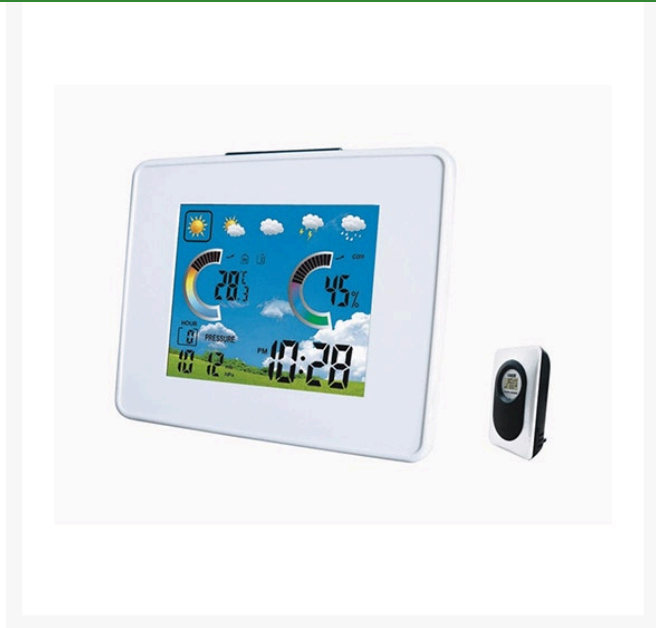

Taylor Wireless Weather Station w/ Barometer

R91513

Details

Easily track and forecast your weather with the Wireless Weather Station with Barometer. This remote sensor with 100 ft transmission range receives indoor and outdoor temperatures, humidity levels and barometric pressure readings. Additional features include colorful bar display, weather forecast icons, temperature trends indicators, and 12/24 hour clock with alarm and snooze plus backlight feature for easy viewing. Remote sensor included. Base and remote require AAA batteries, not included.

- Track and forecast weather conditions
- Reports indoor and outdoor temperatures
- Reports indoor and outdoor humidity
- Barometer indicates rising or falling barometric pressure
- Comfort level indicators rate indoor temperature and humidity conditions
- Temperature trend indicators chart rising, falling or steady temp and humidity levels
- 12/24 hour clock with alarm and snooze
- Backlight feature for easy viewing
- 100 ft transmission range
- One remote sensor included, AAA batteries required
- Low battery indicator
- Base unit requires AAA batteries, not included