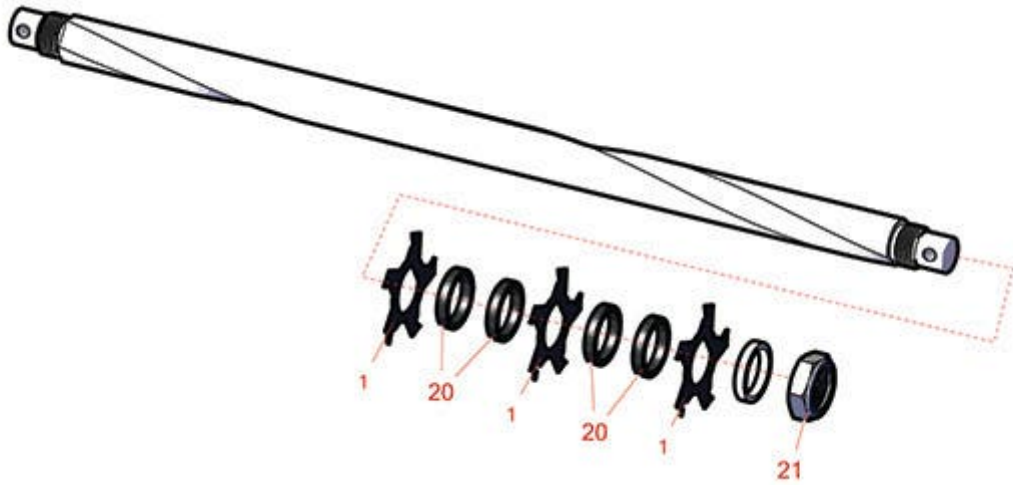

Replaces Toro Greensmaster eFlex 2120 Parts

DPA Cutting Unit - Models 04290 & 04292
Left-Hand Carbide Grooming Reel - 04708

All original equipment manufacturers names and part numbers are used for identification purposes only, and we are in no way implying that our products are original equipment parts. Prices subject to change without notice.

Replaces Toro Greensmaster eFlex 2120 Parts

*DPA Cutting Unit - Models 04290 & 04292
Left-Hand Carbide Grooming Reel - 04708*

Item No	R&R Part No.	OEM Part No.	Description	Qty Req	Order Quantity
---------	--------------	--------------	-------------	---------	----------------

Blades

1	R110-2343	110-2343	Groomer Blade - Carbide Tipped - Helix 1.5mm	42	
---	------------------	----------	----------------------------------------------	----	--

Other Parts Available

20	R70-1350	70-1350	Spacer - 1/4 Fits Groomer Shaft	82	
21	R120-9653	120-9653	Locknut - 7/8-14 Nylon Jam GR2	2	