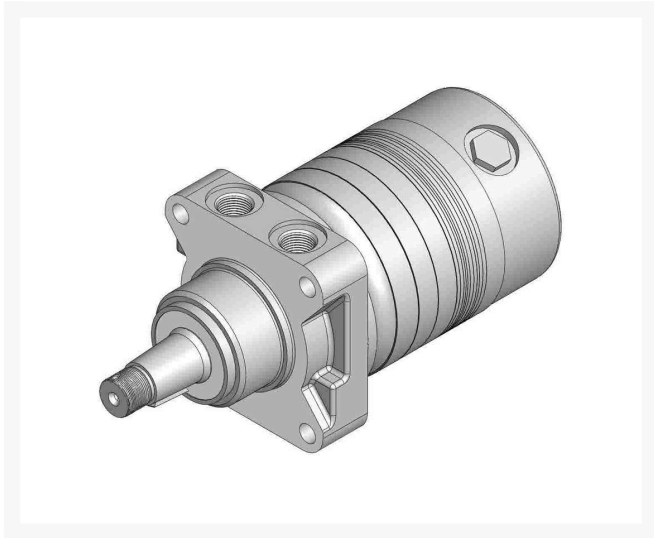

Hydraulic Motor Assy - Rear

R95-8694

Replaces

Toro 95-8694

Specifications

Manufacturer R&R Products

Fits Models

- R&R Products Reel Max 331D
- R&R Products Reel Max 331LP
- Toro Groundsmaster 3500-D
- Toro Groundsmaster 3500-G
- Toro Reelmaster 3100-D
- Toro Reelmaster 3550-D
- Toro Reelmaster 3555-D
- Toro Reelmaster 3575-D