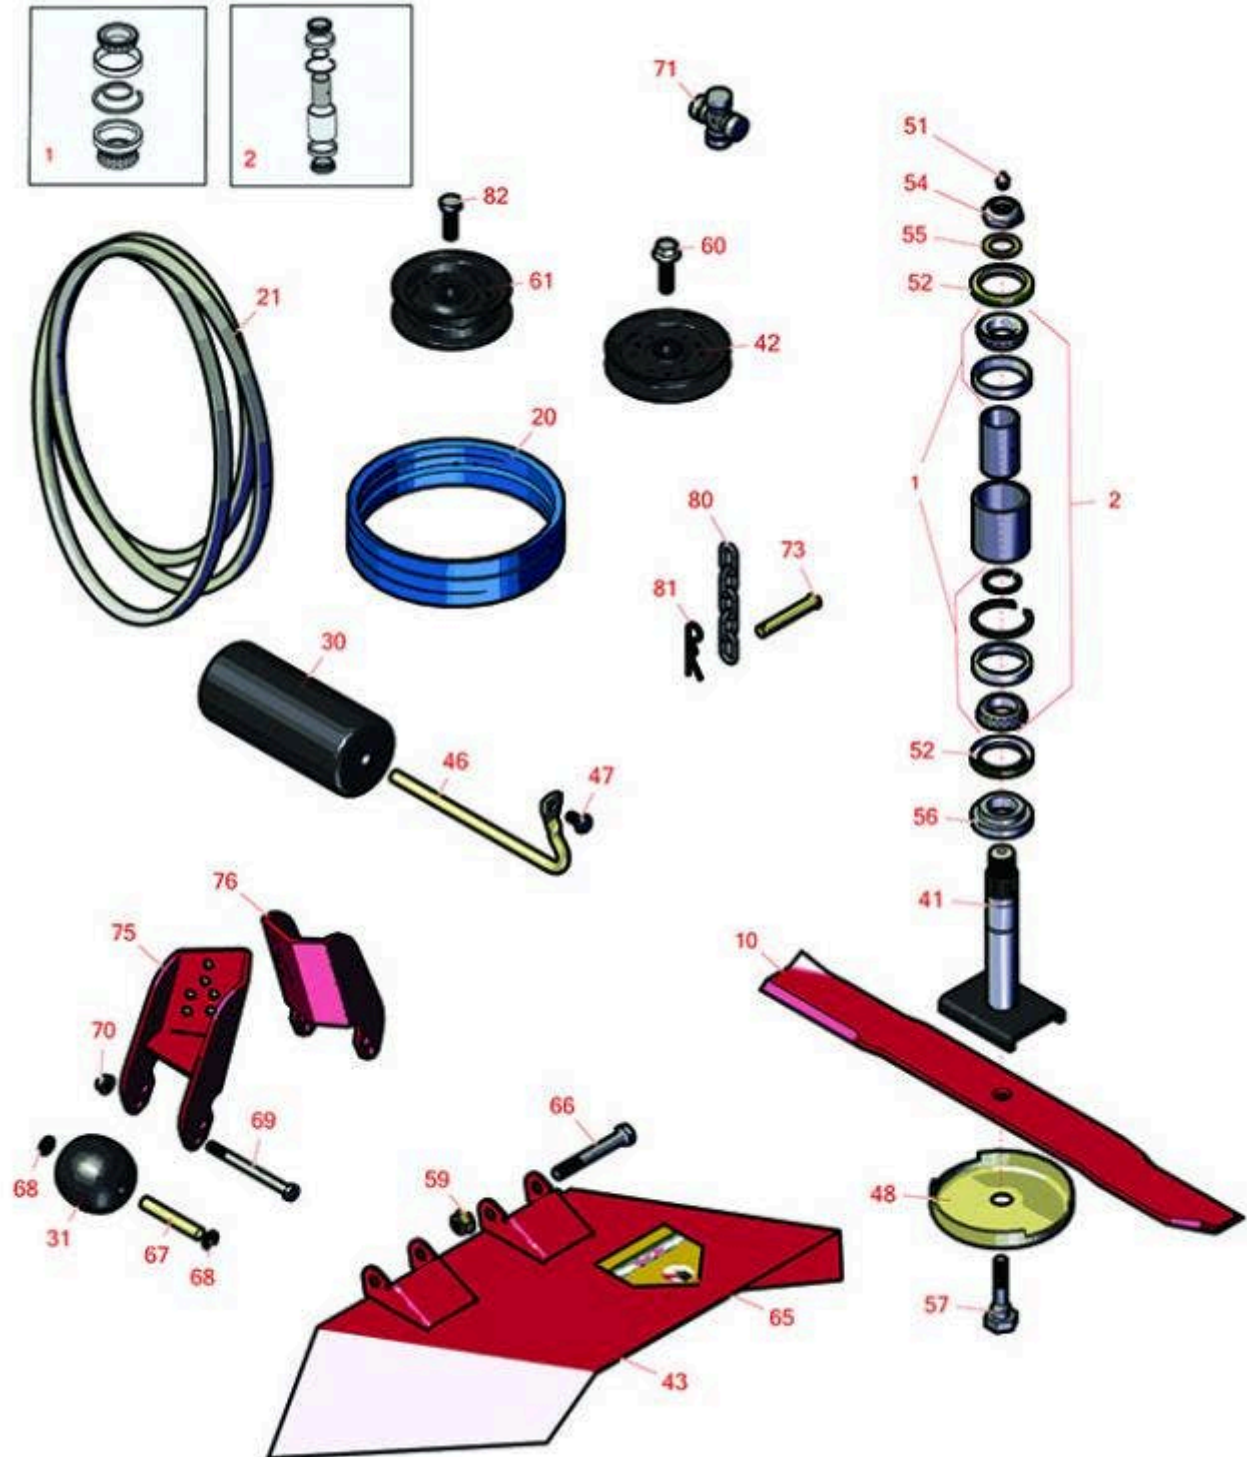

Replaces Toro Groundsmaster 325-D Parts

Rotary Mower - Models 30739, 30741 & 30788
72in Mulching Deck - Model 30799

All original equipment manufacturers names and part numbers are used for identification purposes only, and we are in no way implying that our products are original equipment parts. Prices subject to change without notice.

Replaces Toro Groundsmaster 325-D Parts

Rotary Mower - Models 30739, 30741 & 30788
72in Mulching Deck - Model 30799

Item No	R&R Part No.	OEM Part No.	Description	Qty Req	Order Quantity
Overhaul Kits					
1	R110-8297	110-8297, 26-1830	Bearing Set w/Retaining Rings - Spindle	1	
2	R71-2530	69-8380, 71-2530	Bearing Kit - Spindle	1	
<i>Detail Description: Includes Retaining Rings, Spacers, Bearings & Cups:</i>					
Rotary Blades					
10	R29-5530-03	29-5530-03	Mower Blade	3	
10	R29-5530	29-5530	Mower Blade - Fits Toro 721399	3	
Belts					
20	R150561	99-9770	Belt - Deck	1	
21	R150562	99-9771	Belt - Deck	2	
Tires & Rollers					
30	R68-6710	68-6710	Roller - Rotary Deck	1	
31	R29-4820	29-4820	Roller	6	
Other Parts Available					
41	R99-9826-03	99-9826-03	Shaft - Spindle Assy	3	
42	R63-1540-03	63-1540, 63-1540-03	Pulley - Idler	2	
43	R104-9483	104-9483	Deflector - Assy	1	
46	R68-6840	68-6840	Shaft - Roller	1	
47	R3234-1	321-11, 3234-1	Bolt - Flanged Serrated Hex HD 3/8-16 x 3/4	2	
48	R99-9827	99-9827	Cup - Anti-Scalp	3	