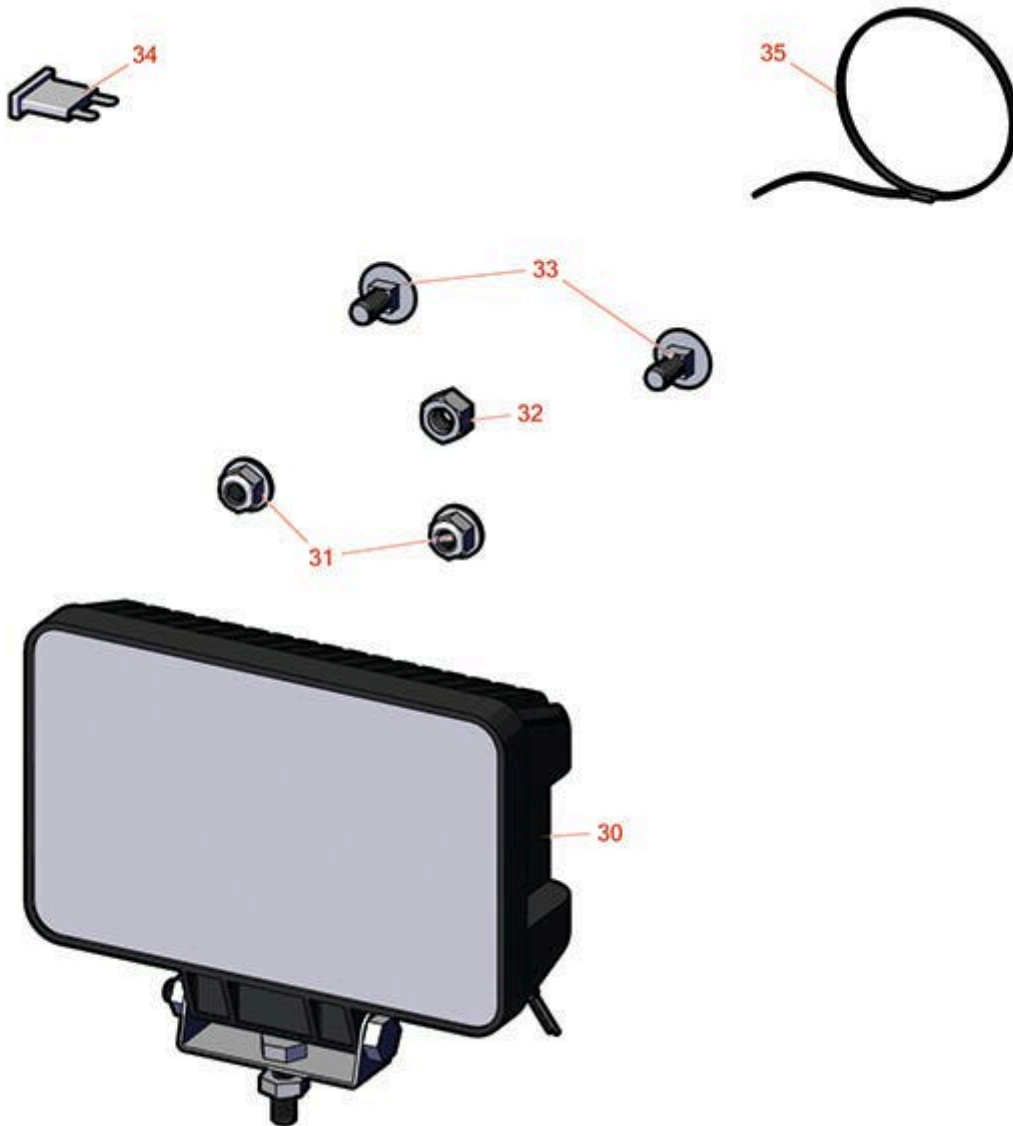

# Replaces Toro Reelmaster 3100-D Parts

Traction Unit - Model 03170

Work Light - Model 30841

All original equipment manufacturers names and part numbers are used for identification purposes only, and we are in no way implying that our products are original equipment parts. Prices subject to change without notice.

# Replaces Toro Reelmaster 3100-D Parts

*Traction Unit - Model 03170*

*Work Light - Model 30841*

Item No	R&R Part No.	OEM Part No.	Description	Qty Req	Order Quantity
30	<b>R151712</b>	108-6471, 112-9177, 94-9024	LED Oval Work Light - 12 LED 30w	2	
31	<b>R445722</b>	30-8980, 32128-2, 32128-20, 32128-20	Nut - Serrated Washer	2	
32	<b>R443106</b>	01-188-0518, 22-12-AJD, 32111-4, 3217-4, 3217-6, 3218-2, 513295, 513412, 915112P, 915978, 915979	Nut - 5/16-18 Y/Zinc Plated	1	
32	<b>RP457-2</b>	01-191-0518, 22-12-AJK, 3218-2, 513299, P457-2	Nut - Jam 5/16-18 Zinc	1	
33	<b>R3230-1</b>	01-173-0506, 3230-1, 3230-20, 900037P	Bolt - Carriage 5/16-18 x 3/4	2	
34	<b>R218-578</b>	218-578, 95-2438	Fuse - 10 Amp	1	
35	<b>R3290-379</b>	3290-336, 3290-379	Cable Tie - 6in	10	