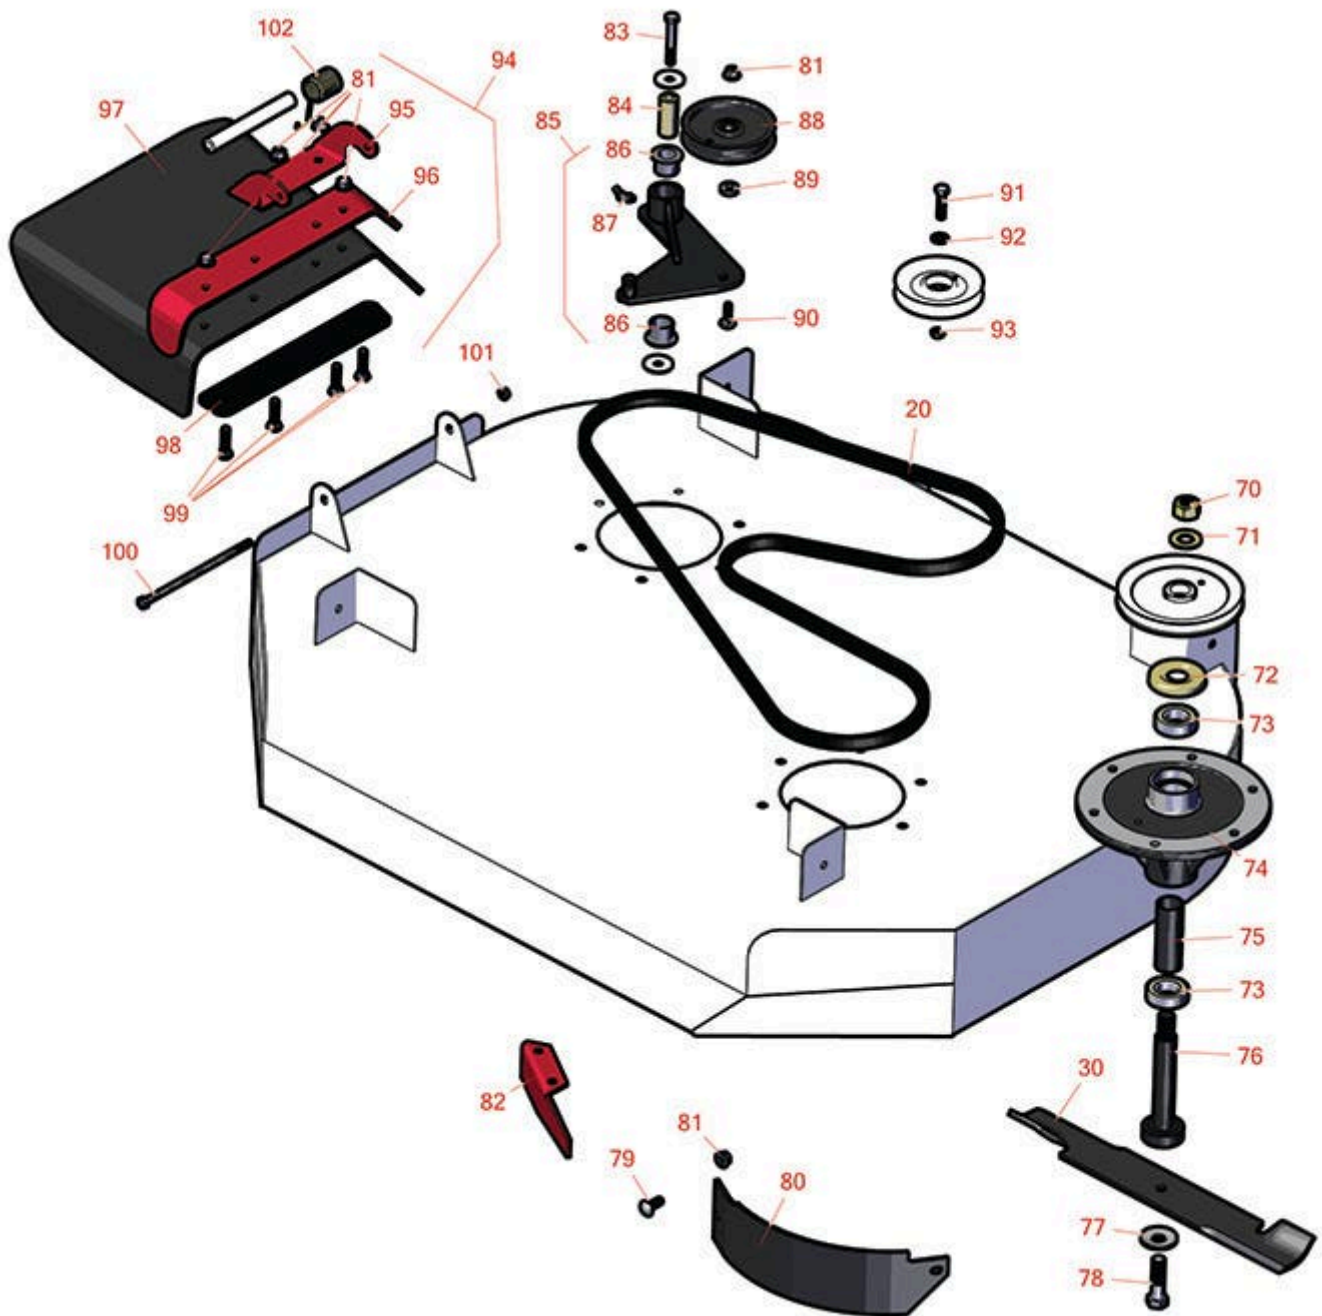

Replaces Toro GrandStand Mower Parts

Mower with 36in Deck - Model 74534 & 79534

Deck Parts

All original equipment manufacturers names and part numbers are used for identification purposes only, and we are in no way implying that our products are original equipment parts. Prices subject to change without notice.

Replaces Toro GrandStand Mower Parts

Mower with 36in Deck - Model 74534 & 79534
Deck Parts

Item No	R&R Part No.	OEM Part No.	Description	Qty Req	Order Quantity
Belts					
20	R117-7641	117-7641	Belt - V - Deck	1	
Rotary Blades					
30	RRB3065-1802	105-7781-03, 1056-7781-03	Mower Blade - High-Lift 18 x 2.5in x 5/8 Mt Hole	2	
<i>Detail Description: R&R Products rotary blades are manufactured in the USA with superior alloy steel and hardened for extended life. Lifetime guaranteed against defects in material and workmanship.:</i>					
30	R105-7781-03	105-7781-03, 140-1242	Mower Blade - 18 in High-Flow	2	
Other Parts Available					
70	R3219-7	01-158-0600, 01-188-1216, 215-46, 22-18-BJC, 3219-7	Nut- 3/4-16 GR8 Hex	2	
71	R7-4150	7-4150	Washer	2	
72	R106-0873	106-0873	Shield - Bearing	2	
73	R116-0720	116-0720	Bearing - Ball - Special Triple Seal	4	
74	R108-6696	108-6696	Housing-Spindle	2	
75	R110-0727	110-0727	Spacer- Bearing	2	
76	R110-0726	110-0726	Shaft - 7 Inch Spindle	2	
77	R103-0865	103-0865	Washer - Blade Bolt HD	2	
78	R51-4060	51-4060	Bolt - Blade	2	