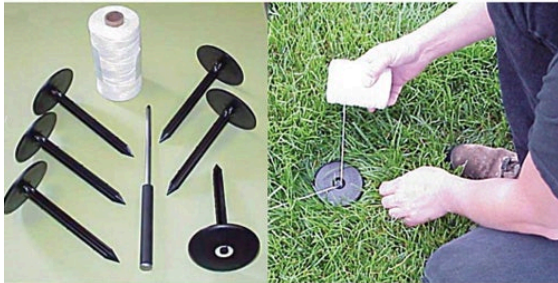

# ProLine Baseball Layout - Pkg/12

RAF2719

## Details

Measure only once and permanently locate layout points for any sports field. These one-piece durable marker anchors with built-in string guide are easy to install. Simply punch a hole in the ground with the starter tool, set the marker, string the line and stripe. If the line fades, re-stripe or re-string the markers with no re-measuring. Unique design will not catch cleats or attract debris. Anchor sets include anchors, starter tool and 600' of cord.

- Permanent field layout markers
- Will not catch cleats or debris
- Sets include anchors, starter tool and 600' of cord