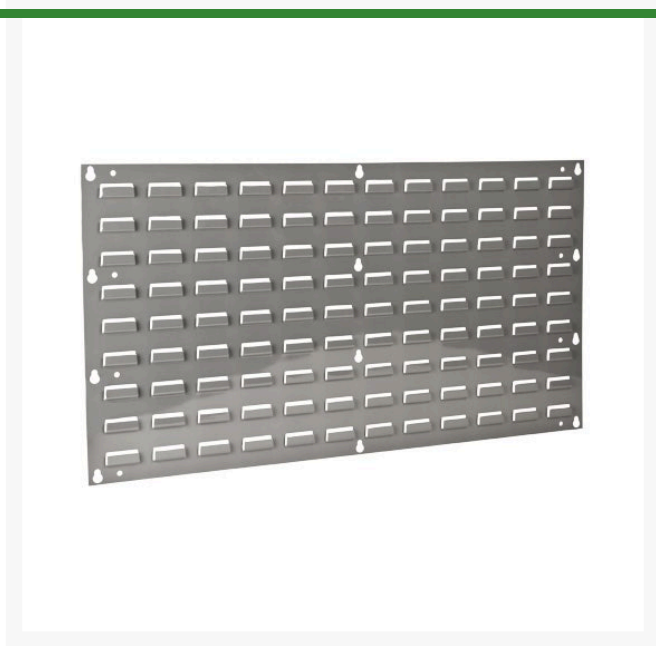

AkroBins Louvered Panel - 35-3/4 x 19

RAM30-636

Details

Louvered panels and racks allow all sizes of AkroBins to be arranged and rearranged in unlimited configurations. They may be wall mounted or mounted on benches, carts, or even inside cabinets. Freestanding louvered racks are also available.

- May be mounted on benches, carts or inside cabinets
- Louvered panels
- Accommodates all sizes of AkroBins
- Panel 35-3/4" x 19"

Specifications

Manufacturer

Akro-Mills

Baber Turf Equipment Co.

Unit 6 / 10 Firth Street Auckland, 2113