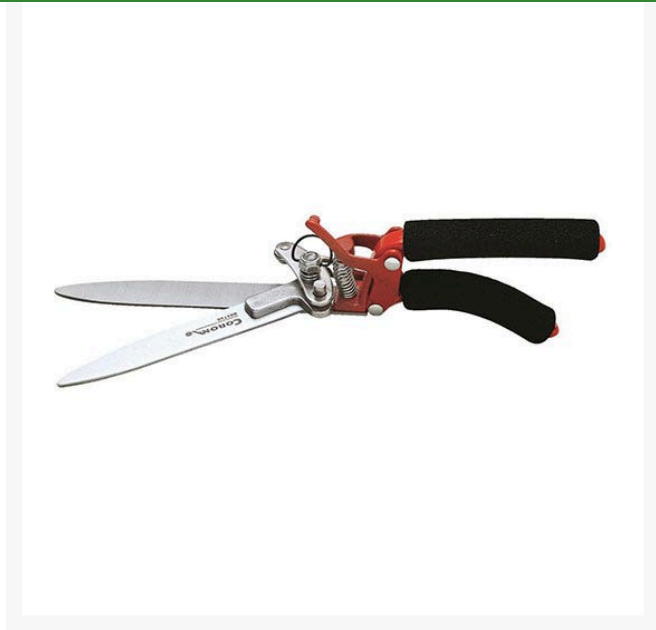

Corona Pump-Action Grass Shear - 5in

RCGS3760

Details

The Corona 5" Pump-Action Grass Shear has a professional scissor cutting action and resharpenable, high-carbon steel alloy blades that are fully heat treated for strength. These shears are strong enough to cut tough sod and ground cover with comfortable non-slip rubber grips on a cast aluminum body. Features an adjustable tension control.

- Professional scissor cutting action
- Resharpenable, high-carbon steel alloy blades
- Fully heat-treated for strength
- Comfortable, non-slip rubber grip
- Cuts tough sod and ground cover

Specifications

Manufacturer	Corona
Dimensions	5in
Weight (lbs)	1.3 lb

Baber Turf Equipment Co.

Unit 6 / 10 Firth Street Auckland, 2113
09 294 6040

<https://baber.rrproducts.com/>