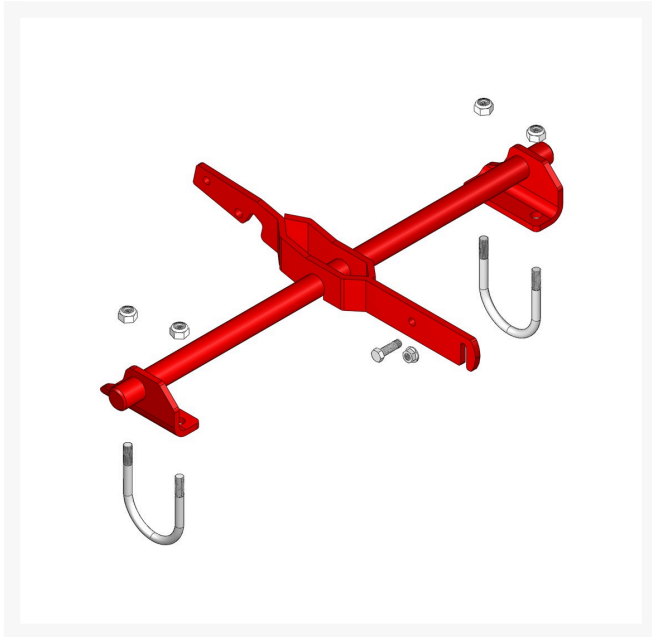

Adapter Kit - Fits Jac Pull Frame

R01050

Details

Includes 4 ea: R3296-48 Locknut; 2 ea: R49-0520 U-Bolt, 1 ea: R3296-39 Locknut, R400264 Bolt, R49-0540 Bracket

Replaces

Toro 01050

Specifications

Manufacturer R&R Products

Fits Models

Toro Reelmaster Fairway

Baber Turf Equipment Co.

Unit 6 / 10 Firth Street Auckland, 2113

09 294 6040

<https://baber.rrproducts.com/>