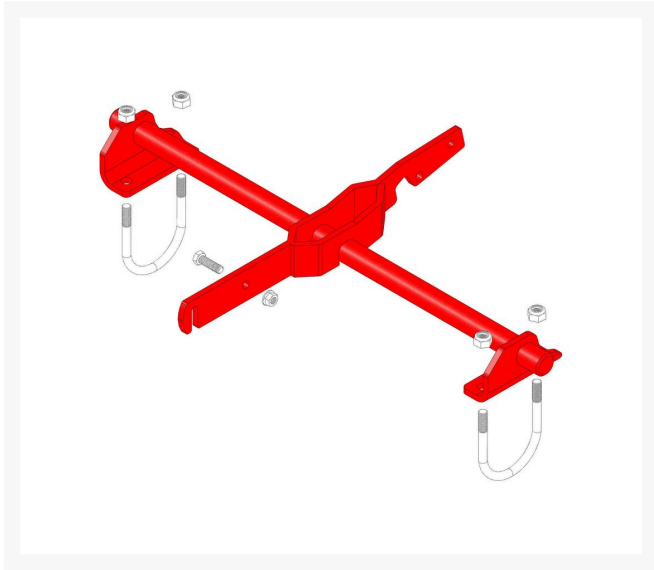

Adapter Kit - Fits F10

R01051

Details

Includes 4 ea: R3296-48 Locknut; 2 ea: R49-0520 U-Bolt; 1 ea: R01052 Adapter, R3296-39 Locknut, R400264 Bolt

Specifications

Manufacturer

R&R Products

Fits Models

Toro Reelmaster Fairway

Replacement Parts

R01052	Adapter - Lift Bracket Fits F10
R3296-39	Locknut - 3/8-16 Nylon
R3296-48	Locknut - 7/16-14 ESNA
R400264	Bolt - Hex HD 3/8-16 x 1-1/4
R49-0520	U-Bolt

Baber Turf Equipment Co.