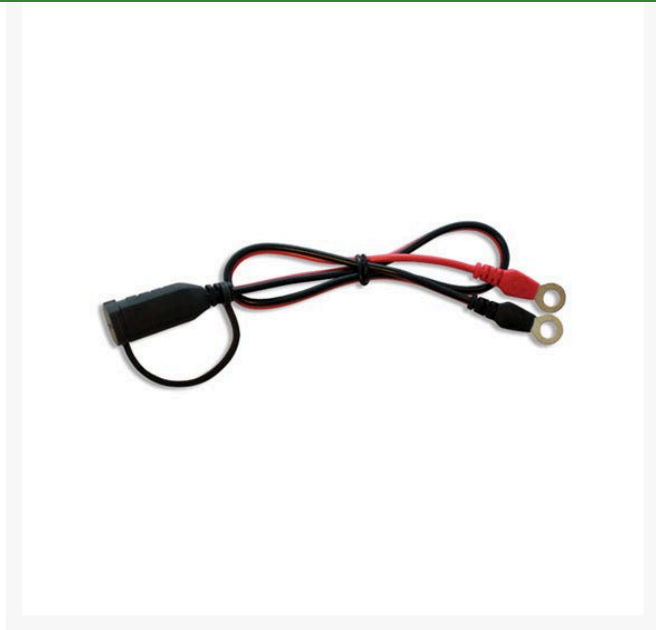

CTEK Comfort Connect M8 RCTK56-261

Details

Comfort Connect reaches even well hidden batteries in the vehicle quickly and easily. There is no need to hassle with battery clamps every time, just permanently mount Comfort Connect on every battery that needs charging and easily charge and maintain the batteries after use and for a prolonged life. Cable length 16".

- Comfort Connect M8, 3/8" (8.4mm)

Specifications

Manufacturer

CTEK

Baber Turf Equipment Co.

Unit 6 / 10 Firth Street Auckland, 2113

09 294 6040

<https://baber.rrproducts.com/>