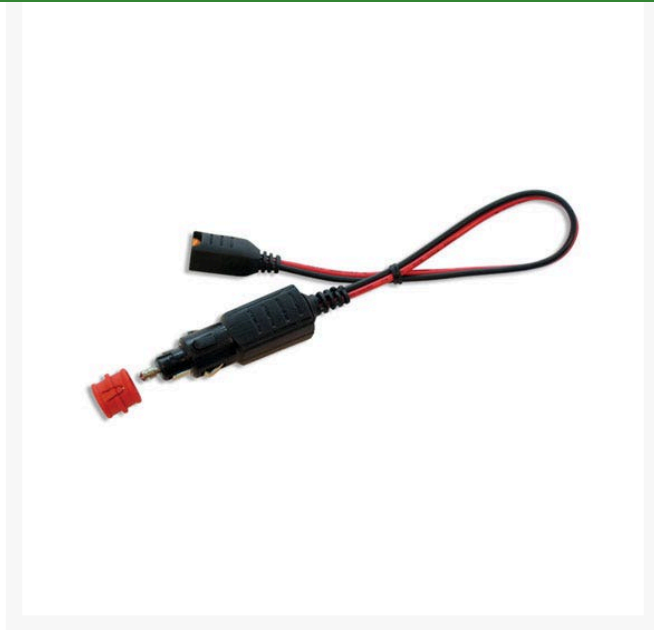

# CTEK Comfort Connect Cig Plug

RCTK56-263

## Details

Cig Plug enables charging the battery through the cigarette outlet - simply charge from the car! Note that the vehicle needs to have power on the cigarette outlet when not in use. Fits both 12 mm and 21 mm outlets. Maze-like strain relief for user's safety.

- Comfort Connect
- Works with UC 800, US 800, MULTI US 3300, MULTI US 7002, US 0.8, MUS 4.3
- 15.7 in. cable
- Fits 12 mm and 21 mm outlets