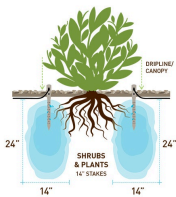

Deep Drip Stake - 14 in RDD14

Details

Promote a healthy, deep root system for trees and shrubs by delivering water and nutrients directly to their roots. Eliminates water run-off or evaporation. This sturdy PVC pipe is designed with a 10" ventilated pointed end and an ABS cap for driving into the ground with a sledge hammer, if necessary. A 1/4" drip line is positioned in the cap, water runs down the ventilated tube and deep into the ground while filtering rocks and dirt from entering the device. Or, remove cap and fill pipe with a water hose. Powder or granulated nutrients may be poured into stake. As the plant grows, reposition stake. Ideal for sloped areas. Hassle-free, maintenance-free.

Specifications

Manufacturer	Deep Drip
Length	14-1/2 in