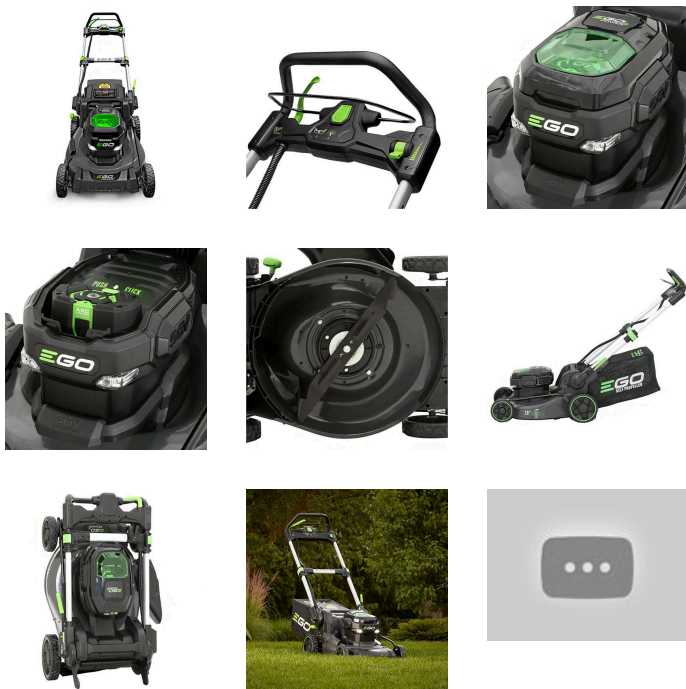

EGO 20in Self Propelled Lawn Mower w/Steel Deck - Bare Tool Only

REGLM2020SP

Details

The EGO POWER+ 20" Self-Propelled Mower delivers the torque of gas. No other cordless mower matches or surpasses the power of gas mowers, making the EGO Power+ Mowers a true gas replacement lawn mower. A 20" steel deck, a 60-minute run time, a brushless motor and a variable-speed, self-propelled system are just a few of the features that make this mower incredible. Compatible with all EGO POWER+ ARC Lithium batteries (available separately) to deliver Power Beyond Belief.

- 20 inch Steel Deck
- 56-Volt Lithion Battery
- High-Efficiency Brushless Motor
- Push-Button Start
- Variable Speed Control
- Weather-Resistant Construction (ipx4)
- 3-in-1 Mulching, Bagging and Side Discharge
- Folds Easily for Compact Storage
- Single Lever 6-Position Deck-Height Adjustment
- Easy-Access Grass Bag
- LED Headlights
- 5 Year Warranty