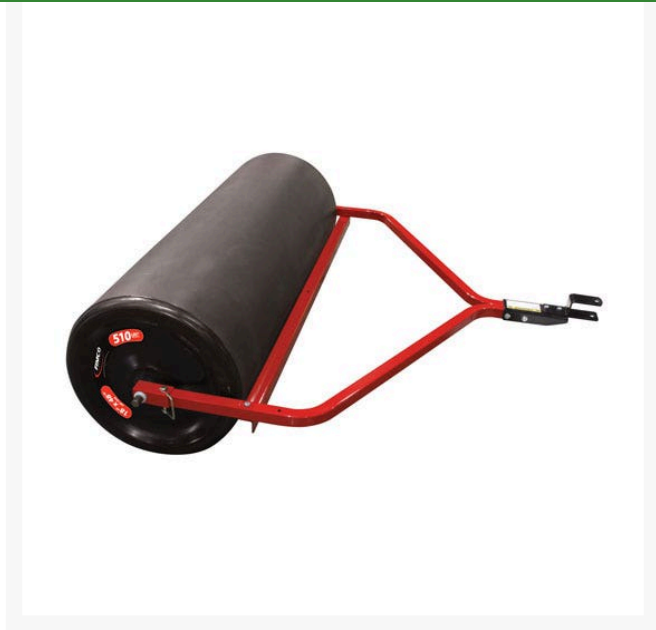

# Fimco Poly Lawn Roller - 18in x 48in

RFLRP1848

## Details

Lawn rollers level turf to combat the effects of freezing, burrowing animals, wheel track ruts, and can be used for packing seeding and soil for newly laid sod. The durable polyethylene roller drum resists rust and dents. The steel roller drum and end cap are manufactured with heavy, 14-gauge steel. Fill with water or sand. Rollers are lightweight when empty for easy transport and storage. Rounded end caps prevent gouging or marking. Includes 1" hitch tubes and tow hitch.

- 48" wide roller drum for fast coverage; 18" diameter
- Rounded end caps prevent gouging and ruts
- Polyethylene drum resists rust and dents
- Lightweight when empty, for easy transportation and storage
- Common hitch pin attachment for easy use with any vehicle
- Includes 1" hitch tubes and tow hitch
- Provides level surface to combat effects of freezing, burrowing animals, and wheel track ruts
- Effectively packs new seeding and soil to root contact for newly laid sod
- May be filled with water or sand
- 63 lbs, 510 lbs with water