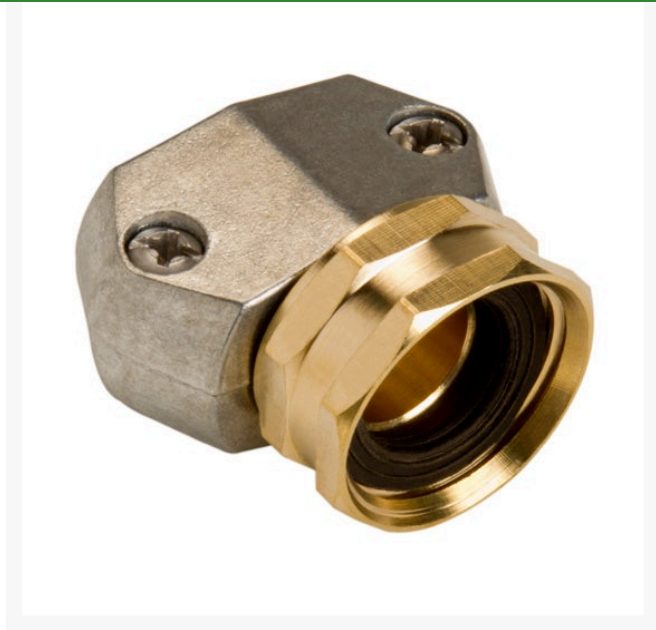

Mender - Hose Female 5/8" x 3/4"

RG01FZ

Details

Save the cost of a new hose. Repair with premium construction zinc menders with brass couplers. Maximum strength and durability. Impact resistant clamp design. Non-corroding high grade stainless steel screws will not strip when tightened. Leakproof and reusable. Fits 5/8" and 3/4" rubber or plastic hose.

Specifications

Manufacturer	R&R Products
Dimensions	5/8in x 3/4in