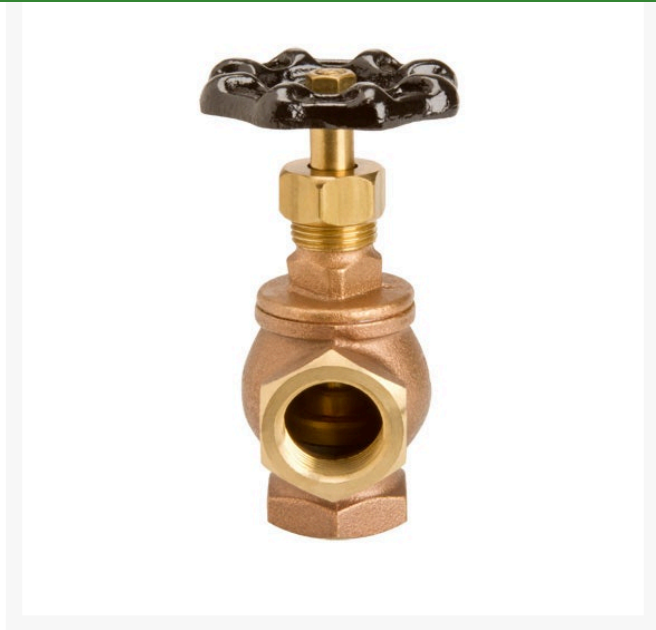

Valve - 1-1/4 Angle RG125AVUW

Specifications

Manufacturer

R&R Products